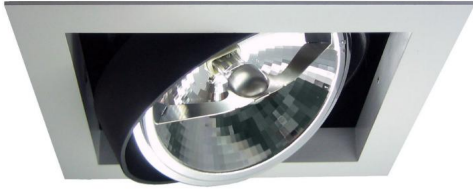

Grid

Single Bar Lamp Downlighter 12V
75W Silver

EL2060005 SILVER

75W Silver
Quicklink: QB83

The **Single Bar Downlighter** is a single adjustable downlighter holding a AR111 Bar Lamp. Can be angled in any direction.

General

Cap	G53 / AR111
Colour	Silver
Construction	Steel
IP Rating	IP20

Dimensions

Cut Out	150 x 150mm (Length x Width)
Depth	100mm
Horizontal Rotation	45°
Length	170mm
Width	170mm

Electrical

Maximum Wattage	75W
Voltage	12V