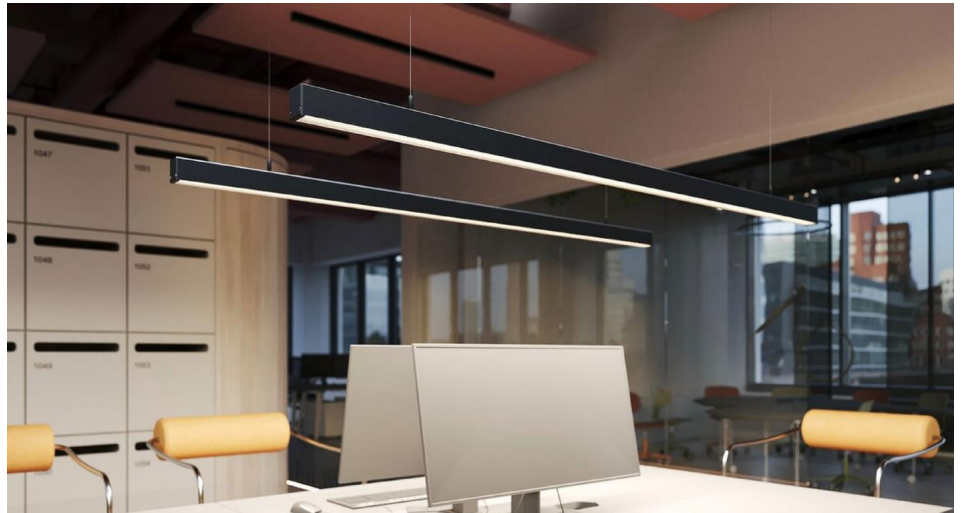

Inter-Plus LED Extrusion Profile - Ceiling

Inter Plus Suspended Linear Dimmable DALI-2 LED Light Profile Pendant System 3m
Black 57.6W 4000K Cool White

INTER-P-KB3M4 D

Black 57.6W 4000K Cool White
Quicklink: Q6F3E

The **Inter-Plus Ceiling Kit** is a clean, modern suspended linear lighting system crafted from lightweight aluminium. It offers a sleek architectural finish suitable for offices, studios, retail environments and contemporary residential interiors, delivering both style and performance in one continuous line of light. This option is DALI dimming with a mains dimmable option also available if required.

Modular Design

Available in 2 metre and 3 metre lengths, the profiles can be cut to almost any size and connected to create continuous runs powered from a single electrical point. Optional 90 degree corner connectors (130mm) allow you to build simple geometric shapes like squares or rectangles. X and T junctions are only available by request. ZM-180 Connector need to be purchased when using the corners (4 units per corner)

Glare Controlled Light for Offices

A microprismatic diffuser (UGR <19), available separately, offers soft, balanced light that reduces glare and improves visual comfort

Customisation

The Inter-Plus system offers broad flexibility for projects requiring something beyond the standard setup. Profiles can be supplied in varied lengths, including custom cuts; LED tape can be specified in alternative formats such as RGBW, CCT or RGB or higher output options; and layouts can be adapted into larger or bespoke shapes, allowing the system to be tailored to different design and functional requirements.