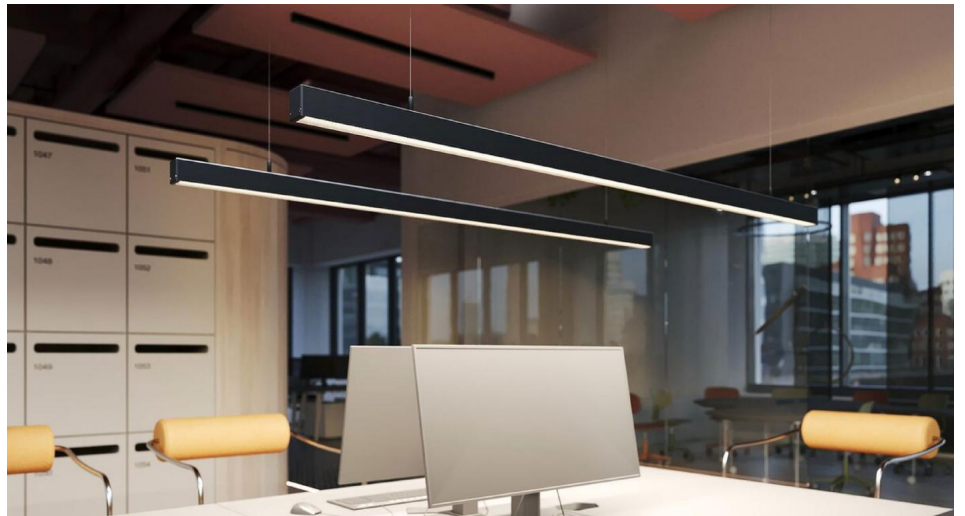

Inter-Plus LED Extrusion Profile - Ceiling

Inter Plus Suspended Linear DALI-2 Dimmable LED Light Profile Pendant

System 3m

Black 57.6W 3000K Warm White

MR. RESISTOR[®]
Lighting Specialist Est. 1968

INTER-P-KB3M3 D

Light Characteristics

Colour Rendering Index	90
Colour Temperature	3000K Warm White
Lumens	5100 lm
Lumens Per Watt	89 lm/W

The **Inter-Plus Ceiling Kit** is a clean, modern suspended linear lighting system crafted from lightweight aluminium. It offers a sleek architectural finish suitable for offices, studios, retail environments and contemporary residential interiors, delivering both style and performance in one continuous line of light. The system is mains dimmable, with a DALI dimming option also available if required.

Modular Design

Available in 2 metre and 3 metre lengths, the profiles can be cut to almost any size and connected to create continuous runs powered from a single electrical point. Optional 90 degree corner connectors (130mm) allow you to build simple geometric shapes like squares or rectangles. X and T junctions are only available by request. ZM-180 Connector need to be purchased when using the corners (4 units per corner)

Glare Controlled Light for Offices

A micropismatic diffuser (UGR <19), available separately, offers soft, balanced light that reduces glare and improves visual comfort

Customisation

The Inter-Plus system offers broad flexibility for projects requiring something beyond the standard setup. Profiles can be supplied in varied lengths, including custom cuts; LED tape can be specified in alternative formats such as RGBW, CCT or RGB or higher output options; and layouts can be adapted into larger or bespoke shapes, allowing the system to be tailored to different design and functional requirements.