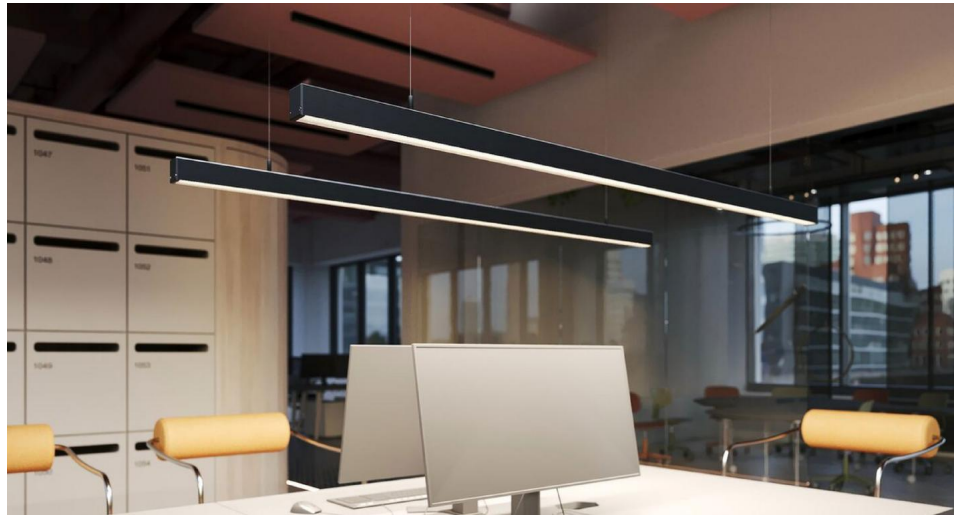

Inter-Plus LED Extrusion Profile - Ceiling

Inter Plus Suspended Linear DALI-2 Dimmable LED Light Profile Pendant System 2m
Black 38.4W 4000K Cool White

INTER-P-KB2M4 D

Black 38.4W 4000K Cool White
Quicklink: Q6F3C

General

Colour	Black
Construction	Aluminium
Dimmable	Yes
IP Rating	IP20

Dimensions

Depth	60mm
Length	2m
Width	50mm

Electrical

Maximum Wattage	38.4W
Voltage	24V

Light Characteristics

Colour Rendering Index	90
Colour Temperature	4000K Cool White
Lumens	3400 lm
Lumens Per Watt	89 lm/W

The **Inter-Plus Ceiling Kit** is a clean, modern suspended linear lighting system crafted from lightweight aluminium. It offers a sleek architectural finish suitable for offices, studios, retail environments and contemporary residential interiors, delivering both style and performance in one continuous line of light. This option is DALI dimming with a mains dimmable option also available if required.

Modular Design

Available in 2m and 3m lengths, the profiles can be cut to almost any size and connected to create continuous runs powered from a single electrical point. Optional 90-degree corner connectors (130mm) allow you to build simple geometric shapes like squares or rectangles. X and T junctions are only available by request. ZM-180 Connector need to be purchased when using the corners (4 units per corner)

Suspended Installation

Each kit includes 2m wire for a floating appearance. Only two suspension points are required per module, positioned 200mm from each end as standard, with the option to adjust or extend the suspension as needed.

Glare-Controlled Light for Offices

A microprismatic diffuser (UGR <19), available separately, offers soft, balanced light that reduces glare and improves visual comfort

Customisation

The Inter-Plus system offers broad flexibility for projects requiring something beyond the standard setup. Profiles can be supplied in varied lengths, including custom cuts; LED tape can be specified in alternative formats such as RGBW, CCT or RGB or higher output options; and layouts can be adapted into larger or bespoke shapes, allowing the system to be tailored to different design and functional requirements.

For bespoke configurations or a tailored quotation, please contact our sales or design team.

[Get in touch](#)