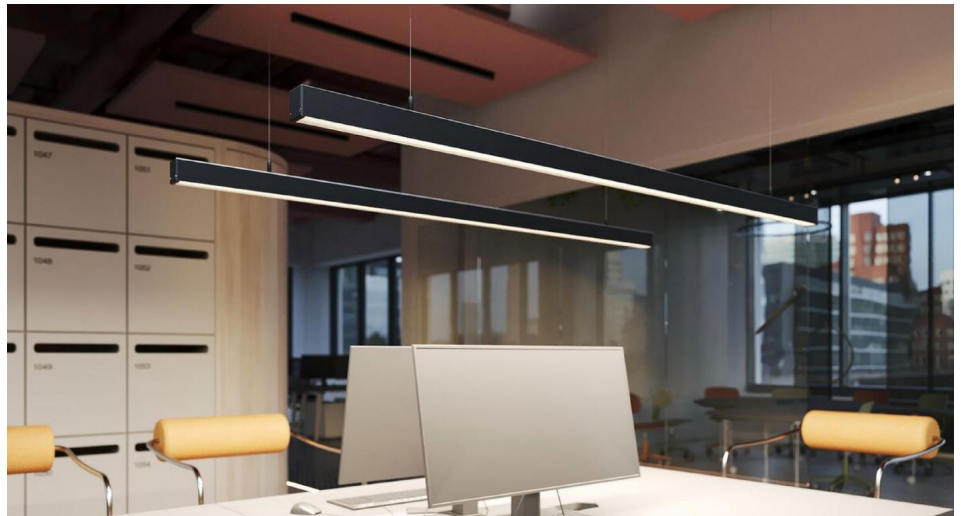

Inter-Plus LED Extrusion Profile - Ceiling

Inter Plus Suspended Linear DALI-2 Dimmable LED Light Profile Pendant

System 2m

Black 38.4W 4000K Cool White

MR. RESISTOR[®]
Lighting Specialist Est. 1968

INTER-P-KB2M4 D

Light Characteristics

Colour Rendering Index	90
Colour Temperature	4000K Cool White
Lumens	3400 lm
Lumens Per Watt	89 lm/W

The **Inter-Plus Ceiling Kit** is a clean, modern suspended linear lighting system crafted from lightweight aluminium. It offers a sleek architectural finish suitable for offices, studios, retail environments and contemporary residential interiors, delivering both style and performance in one continuous line of light. This option is DALI dimming with a mains dimmable option also available if required.

Modular Design

Available in 2 metre and 3 metre lengths, the profiles can be cut to almost any size and connected to create continuous runs powered from a single electrical point. Optional 90 degree corner connectors (130mm) allow you to build simple geometric shapes like squares or rectangles. X and T junctions are only available by request. ZM-180 Connector need to be purchased when using the corners (4 units per corner)

Glare Controlled Light for Offices

A micropismatic diffuser (UGR <19), available separately, offers soft, balanced light that reduces glare and improves visual comfort

Customisation

The Inter-Plus system offers broad flexibility for projects requiring something beyond the standard setup. Profiles can be supplied in varied lengths, including custom cuts; LED tape can be specified in alternative formats such as RGBW, CCT or RGB or higher output options; and layouts can be adapted into larger or bespoke shapes, allowing the system to be tailored to different design and functional requirements.