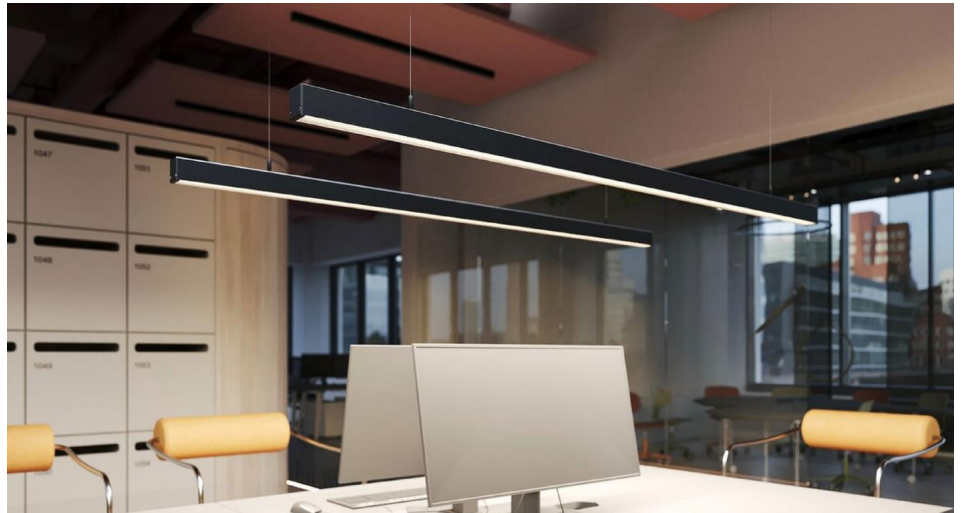

Inter-Plus LED Extrusion Profile - Ceiling

Inter Plus Suspended Linear DALI-2 Dimmable LED Light Profile Pendant System 2m
Black 38.4W 3000K Warm White

INTER-P-KB2M3 D

Black 38.4W 3000K Warm White
Quicklink: Q6F3B

The **Inter-Plus Ceiling Kit** is a clean, modern suspended linear lighting system crafted from lightweight aluminium. It offers a sleek architectural finish suitable for offices, studios, retail environments and contemporary residential interiors, delivering both style and performance in one continuous line of light. This option is DALI dimming with a mains dimmable option also available if required.

Modular Design

Available in 2m and 3m lengths, the profiles can be cut to almost any size and connected to create continuous runs powered from a single electrical point. Optional 90-degree corner connectors (130mm) allow you to build simple geometric shapes like squares or rectangles. X and T junctions are only available by request. ZM-180 Connector need to be purchased when using the corners (4 units per corner)

Glare-Controlled Light for Offices

A microprismatic diffuser (UGR <19), available separately, offers soft, balanced light that reduces glare and improves visual comfort

Customisation

The Inter-Plus system offers broad flexibility for projects requiring something beyond the standard setup. Profiles can be supplied in varied lengths, including custom cuts; LED tape can be specified in alternative formats such as RGBW, CCT or RGB or higher output options; and layouts can be adapted into larger or bespoke shapes, allowing the system to be tailored to different design and functional requirements.