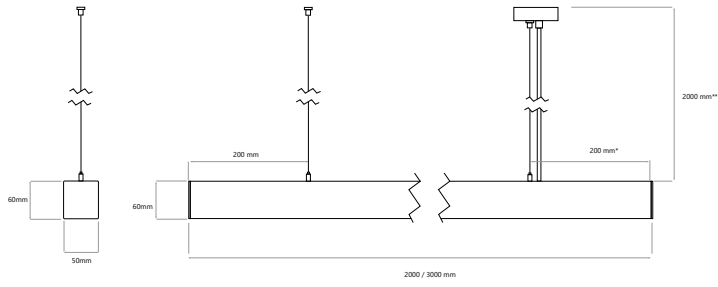

Inter-Plus LED Extrusion Profile - Ceiling

Inter Plus Suspended Linear DALI-2 Dimmable LED Light Profile Pendant System 2m
Black 38.4W 3000K Warm White