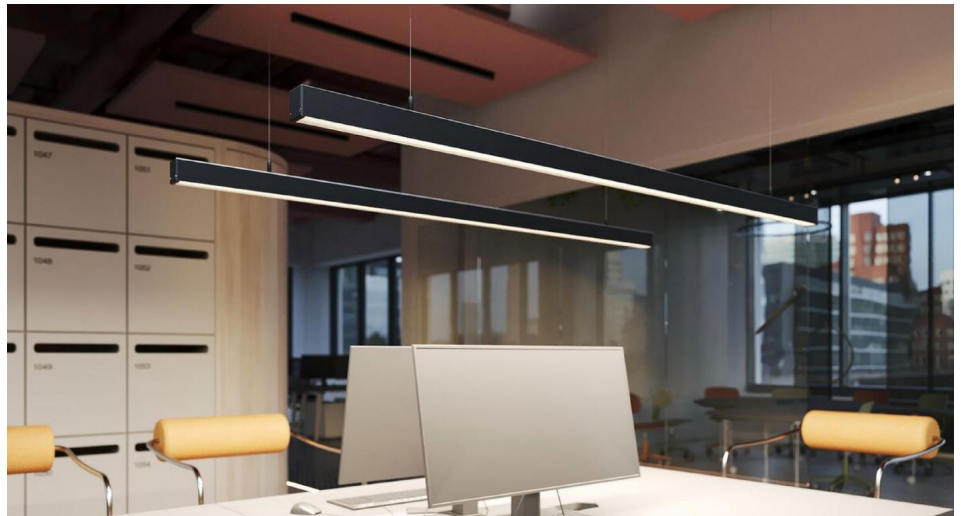

Inter-Plus LED Extrusion Profile - Ceiling

Inter Plus Suspended Linear DALI-2 Dimmable LED Light Profile Pendant

System 2m

Black 38.4W 3000K Warm White

MR. RESISTOR[®]
Lighting Specialist Est. 1968

INTER-P-KB2M3 D

Light Characteristics

Colour Rendering Index	90
Colour Temperature	3000K Warm White
Lumens	3400 lm
Lumens Per Watt	89 lm/W

The **Inter-Plus Ceiling Kit** is a clean, modern suspended linear lighting system crafted from lightweight aluminium. It offers a sleek architectural finish suitable for offices, studios, retail environments and contemporary residential interiors, delivering both style and performance in one continuous line of light. This option is DALI dimming with a mains dimmable option also available if required.

Modular Design

Available in 2 metre and 3 metre lengths, the profiles can be cut to almost any size and connected to create continuous runs powered from a single electrical point. Optional 90 degree corner connectors (130mm) allow you to build simple geometric shapes like squares or rectangles. X and T junctions are only available by request. ZM-180 Connector need to be purchased when using the corners (4 units per corner)

Glare Controlled Light for Offices

A micropismatic diffuser (UGR <19), available separately, offers soft, balanced light that reduces glare and improves visual comfort

Customisation

The Inter-Plus system offers broad flexibility for projects requiring something beyond the standard setup. Profiles can be supplied in varied lengths, including custom cuts; LED tape can be specified in alternative formats such as RGBW, CCT or RGB or higher output options; and layouts can be adapted into larger or bespoke shapes, allowing the system to be tailored to different design and functional requirements.