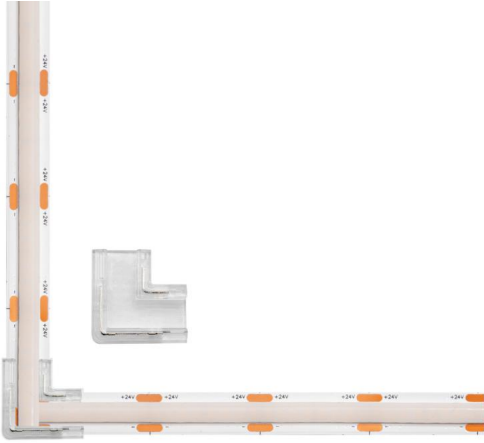

# LED Strip Super COB Seamless 10mm 24V

2-Pin COB LED Tape L-Shape Connector 10mm

Clear

## SUPERCOB10 L

Clear

Quicklink: Q6F35

### General

Colour Clear  
Construction Plastic

Easily connect your 10mm COB LED tape with this L-shaped 2-pin connector, designed for quick, secure, solder-free installation. Ideal for creating multi-directional layouts, it allows you to split your LED strips cleanly without bending or damage. Please note that once installed, removing the connector may damage the LED strip.

The compact, clear design ensures a neat finish while allowing light to pass through with minimal obstruction. Simply insert the strips, align with the cut points, and clip firmly into place for a reliable connection.