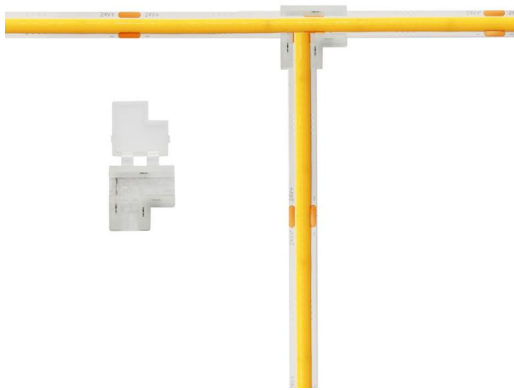

# LED Strip Super COB Seamless 8mm 24V

2-Pin COB LED Tape T-Shape Connector 8mm

Frosted

## SUPERCOB8 T

Frosted

Quicklink: Q6F2E

### General

Construction

Plastic

Easily connect your 8mm COB LED tape with this **T-shaped 2-pin connector**, designed for quick, secure, solder-free installation. Ideal for creating multi-directional layouts, it allows you to split your LED strips cleanly without bending or damage. Please note that once installed, removing the connector may damage the LED strip.

The compact, clear design ensures a neat finish while allowing light to pass through with minimal obstruction. Simply insert the strips, align with the cut points, and clip firmly into place for a reliable connection.