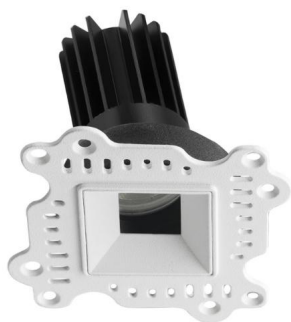

# Rigel Trimless

Rigel 40 Trimless Fire-Rated Adjustable 1082lm Downlight  
9W 3000K Warm White 50° White

### Light Characteristics

Beam Angle	50°
Colour Rendering Index	90
Colour Temperature	3000K Warm White
Lumens	1082 lm
Lumens Per Watt	120 lm/W

The **Rigel 40 Adjustable** is a miniature, fire-rated downlight designed for precise, directional lighting in a compact, unobtrusive form. Despite its exceptionally small size, it delivers a powerful lumen output with CRI 90+ for outstanding colour accuracy and clarity.

Its smooth adjustable tilt makes it ideal for highlighting walls, artwork, niches or architectural features, providing subtle yet effective accent lighting for premium residential and commercial interiors.

Built around a miniature integrated LED module, it requires no lamp replacement and ensures long life, consistent performance. The plaster-in housing allows the downlight to sit perfectly flush within the ceiling, creating a seamless, minimalist finish that blends effortlessly into the surrounding architecture. Its advanced anti-glare optical design ensures comfortable, controlled illumination, while the compact and smart plug and play construction makes installation straightforward.