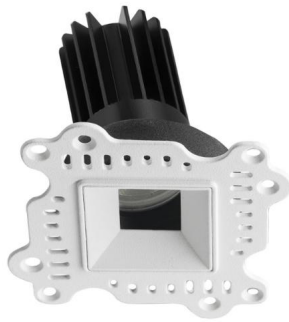

# Rigel

Rigel 40 Fire-Rated Adjustable 1082lm Downlight  
9W 3000K Warm White 50° White

### Light Characteristics

Beam Angle	50°
Colour Rendering Index	90
Colour Temperature	3000K Warm White
Lumens	1082 lm
Lumens Per Watt	120 lm/W

The **Rigel 40 Adjustable** is a miniature, fire-rated downlight designed for precise, directional lighting in a compact, unobtrusive form. Despite its exceptionally small size, it delivers a powerful lumen output with CRI 90+ for outstanding colour accuracy and clarity.

Its smooth adjustable tilt makes it ideal for highlighting walls, artwork, niches or architectural features, providing subtle yet effective accent lighting for premium residential and commercial interiors.

Built around a miniature integrated LED module, it requires no lamp replacement and ensures long-life, consistent performance. The plaster-in housing allows the downlight to sit perfectly flush within the ceiling, creating a seamless, minimalist finish that blends effortlessly into the surrounding architecture. Its advanced anti-glare optical design ensures comfortable, controlled illumination, while the compact and smart plug and play construction makes installation straightforward.