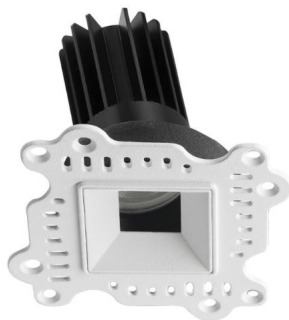

Rigel Trimless

Rigel 40 Trimless Fire-Rated Adjustable 1082lm Downlight
9W 3000K Warm White 50° White

MR. RESISTOR[®]
Lighting Specialist Est. 1968

RIGEL40 SQ A 50D93K

9W 3000K Warm White 50° White
Quicklink: Q6F05

Light Characteristics

Beam Angle	50°
Colour Rendering Index	90
Colour Temperature	3000K Warm White
Lumens	1082 lm
Lumens Per Watt	120 lm/W

The **Rigel 40 Adjustable** is a miniature, fire-rated downlight designed for precise, directional lighting in a compact, unobtrusive form. Despite its exceptionally small size, it delivers a powerful lumen output with CRI 90+ for outstanding colour accuracy and clarity.

Its smooth adjustable tilt makes it ideal for highlighting walls, artwork, niches or architectural features, providing subtle yet effective accent lighting for premium residential and commercial interiors.

Built around a miniature integrated LED module, it requires no lamp replacement and ensures long life, consistent performance. The plaster-in housing allows the downlight to sit perfectly flush within the ceiling, creating a seamless, minimalist finish that blends effortlessly into the surrounding architecture. Its advanced anti-glare optical design ensures comfortable, controlled illumination, while the compact and smart plug and play construction makes installation straightforward.