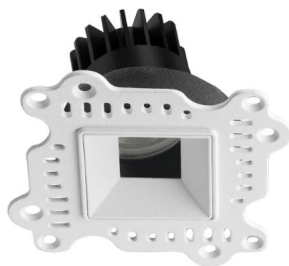

# Rigel Trimless

Rigel 40 Fire-Rated Adjustable 883lm Downlight  
7W 3000K Warm White 50° White

**MR. RESISTOR**<sup>®</sup>  
Lighting Specialist Est. 1968

### Light Characteristics

Beam Angle	50°
Colour Rendering Index	90
Colour Temperature	3000K Warm White
Lumens	883 lm
Lumens Per Watt	126 lm/W

The **Rigel 40 Adjustable** is a miniature, fire-rated downlight designed for precise, directional lighting in a compact, unobtrusive form. Despite its exceptionally small size, it delivers a powerful lumen output with CRI 90+ for outstanding colour accuracy and clarity.

Its smooth adjustable tilt makes it ideal for highlighting walls, artwork, niches or architectural features, providing subtle yet effective accent lighting for premium residential and commercial interiors.

Built around a miniature integrated LED module, it requires no lamp replacement and ensures long-life, consistent performance. The plaster-in housing allows the downlight to sit perfectly flush within the ceiling, creating a seamless, minimalist finish that blends effortlessly into the surrounding architecture. Its advanced anti-glare optical design ensures comfortable, controlled illumination, while the compact and smart plug and play construction makes installation straightforward.