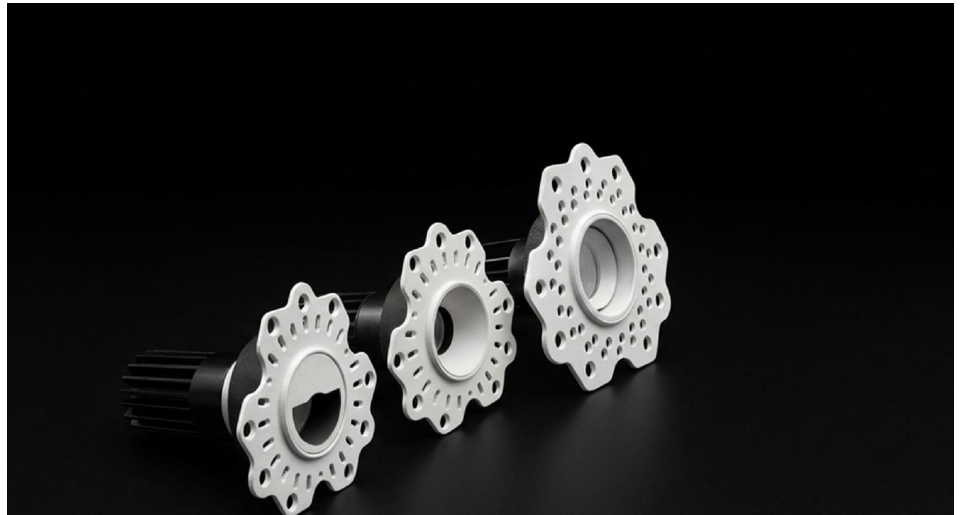

Rigel Trimless

Rigel 40 Adjustable Insert

White

RIGEL40 ADJ SQ W

White

Quicklink: Q6F00

The Insert sits inside the Body Frame and defines the visual style and function of the downlight.

Rigel 40 Adjustable Insert has a tilting mechanism for aiming light onto walls, artwork, displays or architectural features.