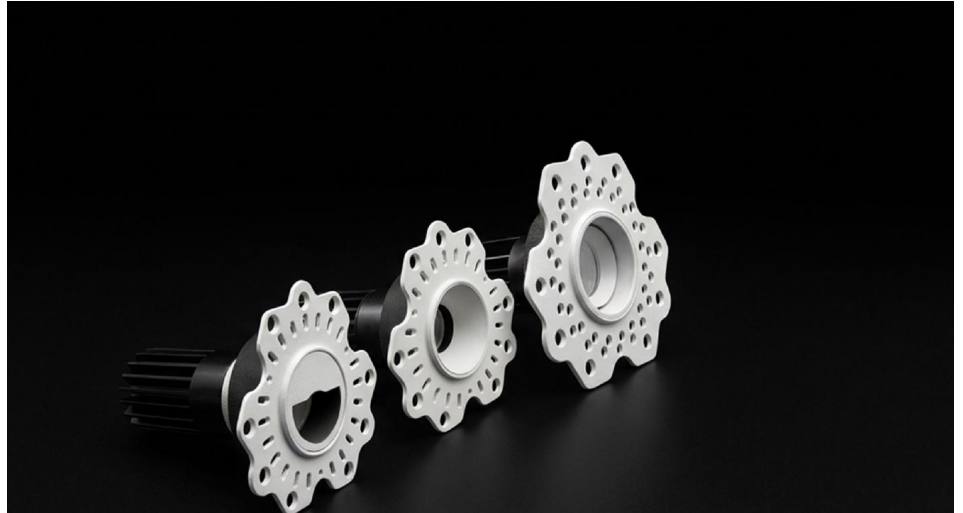

Rigel Trimless

Rigel 40 Adjustable Insert
White

MR. RESISTOR[®]
Lighting Specialist Est. 1968

RIGEL40 ADJ SQ W

White
Quicklink: Q6F00

The Insert sits inside the Body Frame and defines the visual style and function of the downlight.

Rigel 40 Adjustable Insert has a tilting mechanism for aiming light onto walls, artwork, displays or architectural features.

General

Construction Aluminium