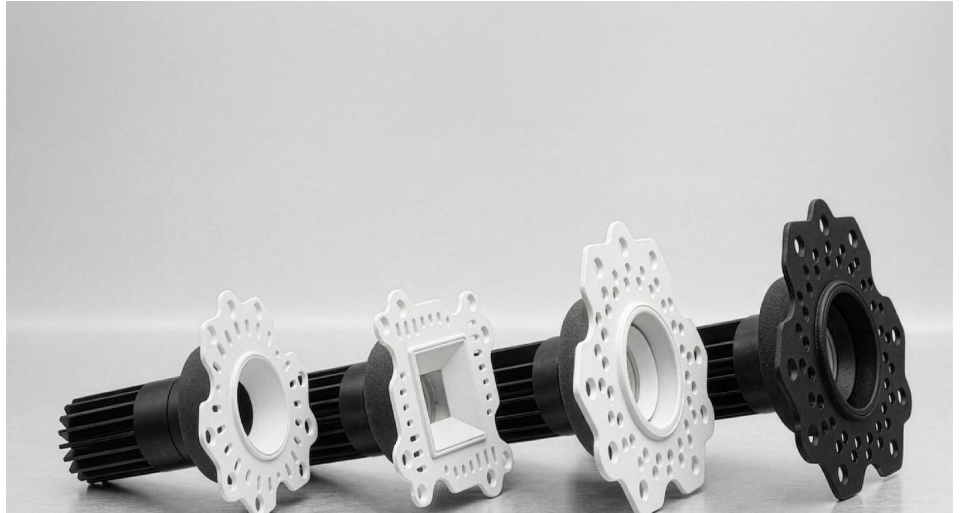

Rigel Trimless

Rigel 40 Fixed Insert

White

RIGEL40 FIX SQ W

White

Quicklink: Q6EFF

General

Colour White
Construction Aluminium

The Insert sits inside the Body Frame and defines the visual style and function of the downlight. Static position for general illumination.

Configure your Rigel downlight step by step, with full flexibility to customise it to your needs.