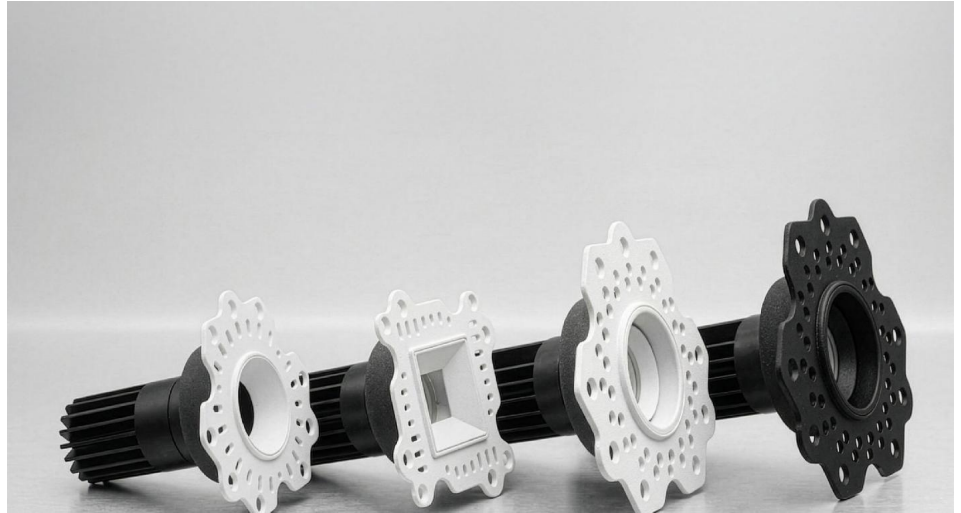

# Rigel Trimless

Rigel 40 Fixed Insert  
White

**MR. RESISTOR**<sup>®</sup>  
Lighting Specialist Est. 1968

## **RIGEL40 FIX SQ W**

White

Quicklink: Q6EFF

### General

Colour	White
Construction	Aluminium

The Insert sits inside the Body Frame and defines the visual style and function of the downlight. Static position for general illumination.

**Configure your Rigel downlight step by step, with full flexibility to customise it to your needs.**