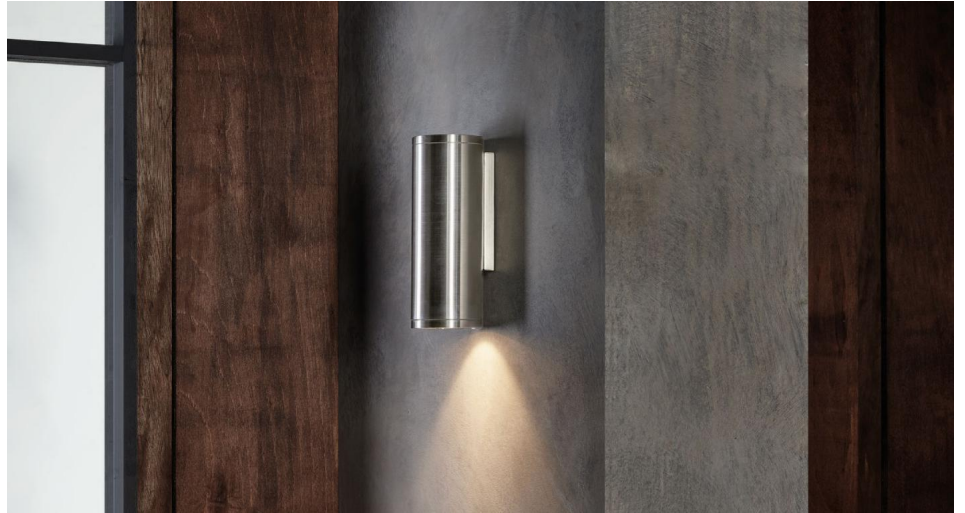

Ava

Ava 300 Up and Down Coastal Outdoor Garden Light
Brushed Brass 12W

AVA 1428021 BRS

Brushed Brass 12W
Quicklink: Q6EA9

Now available in a new PVD Brushed Brass finish, Ava 300 is a contemporary, architectural twin wall light. Offering a wash of light both upwards and downwards, the Brushed Brass appearance provides a tougher finish which is heat resistant, resistant to scratches and offers elevated corrosion defence. Easy to clean and maintain, this is a timeless exterior wall light that retains its stylish appearance.

General

Cap	GU10
Colour	Brass
Construction	Stainless Steel
IP Rating	IP44
Weight	960g

Dimensions

Depth	81mm
Height	300mm
Width	75mm

Electrical

Maximum Wattage	6W (2 x 6W)
Voltage	240V

Ava

Ava 300 Up and Down Coastal Outdoor Garden Light
Brushed Brass 12W