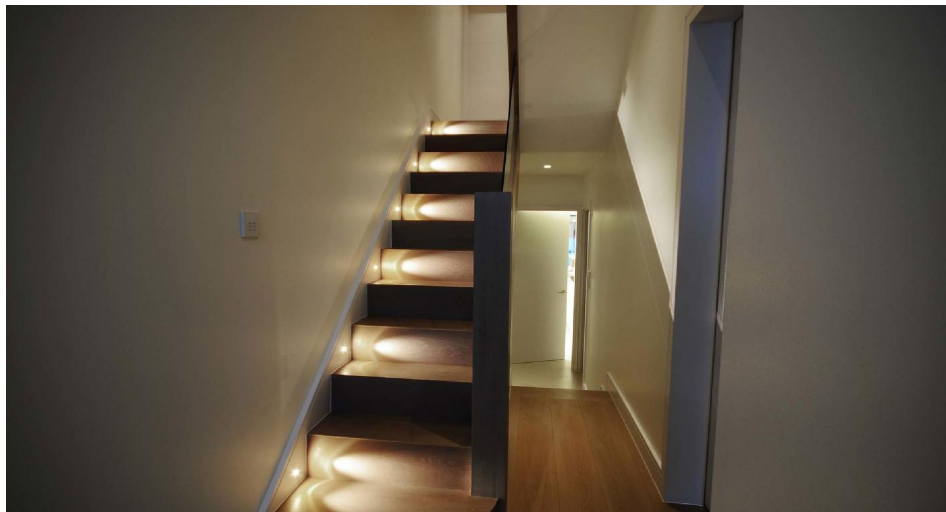

Petit Round

Petit Round Small Recessed Low Level Wall Light 350mA

White 2700K 1W

PETIT C00230WHMU

White 2700K 1W

Quicklink: Q6E76

General

Colour	White
Construction	Steel
Dimmable	Yes
IP Rating	IP20
RAL Colour Code	RAL 9003

Dimmable	Yes
----------	-----

Dimensions

Cable Length	150mm
Cut Out	15mm (Diameter)
Depth	23mm
Diameter	20mm
Plate Depth	1mm

Electrical

Amperage	350mA
Maximum Wattage	1W

Light Characteristics

Beam Angle	5°
Colour Rendering Index	90
Colour Temperature	2700K Warm White
Lumens	22 lm
Lumens Per Watt	22 lm/W

The **Petit Round** is a miniature recessed low level wash light utilising a 1W LED super-bright light in a warm white colour temperature.

Manufactured from steel the Petit displays a 5 degree beam of light giving a subtle low-level lighting effect in walkways, in circulation areas and as a feature maker.