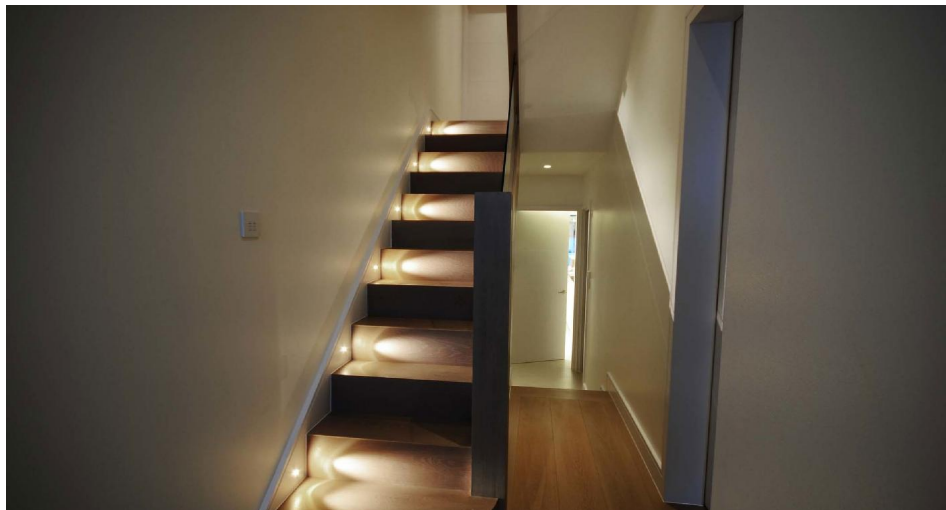

Petit Round

Petit Round Small Recessed Low Level Wall Light 350mA
White 2700K 1W

MR. RESISTOR[®]
Lighting Specialist Est. 1968

PETIT C00230WHMU

White 2700K 1W
Quicklink: Q6E76

General

Colour	White
Construction	Steel
Dimmable	Yes
IP Rating	IP20
RAL Colour Code	RAL 9003

Dimmable Yes

Dimensions

Cable Length	150mm
Cut Out	15mm (Diameter)
Depth	23mm
Diameter	20mm
Plate Depth	1mm

Electrical

Amperage	350mA
Maximum Wattage	1W

Light Characteristics

Beam Angle	5°
Colour Rendering Index	90
Colour Temperature	2700K Warm White
Lumens	22 lm
Lumens Per Watt	22 lm/W

The **Petit Round** is a miniature recessed low level wash light utilising a 1W LED super-bright light in a warm white colour temperature.

Manufactured from steel the Petit displays a 5 degree beam of light giving a subtle low-level lighting effect in walkways, in circulation areas and as a feature maker.