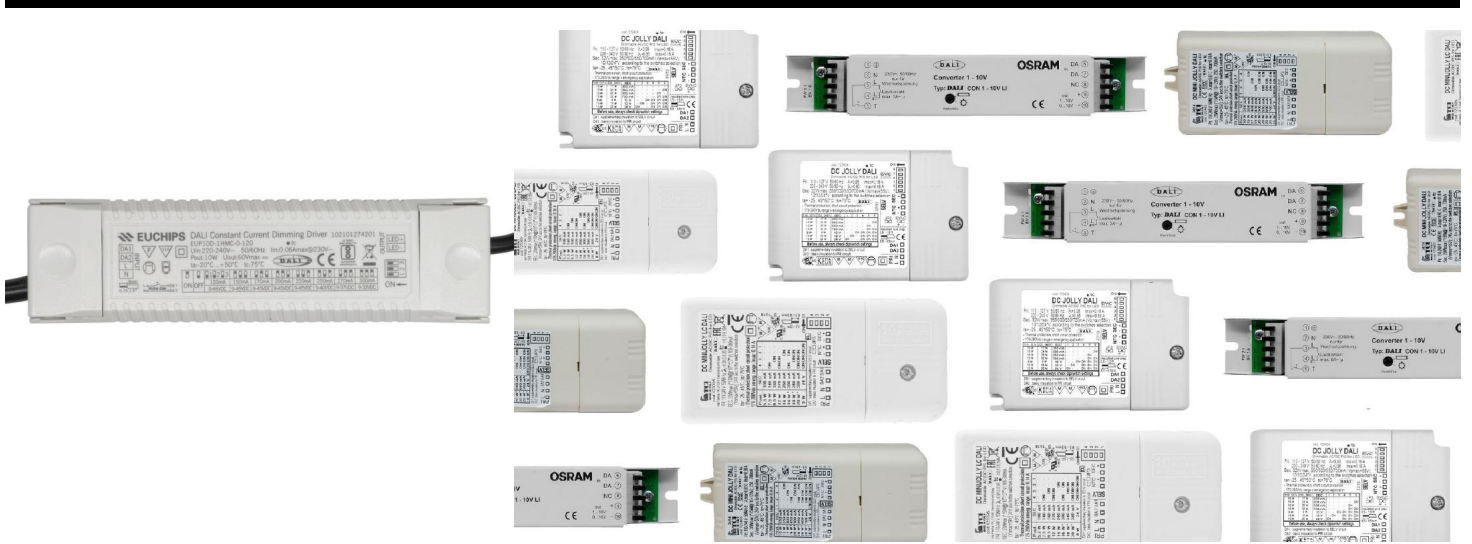

Dali LED Drivers

Rigel DALI-2 Dimmable LED Driver (Constant Current)
10W 120-350mA

RIGEL 10W/DALI

10W 120-350mA
Quicklink: Q6E74

Dimensions

Cable Length	216mm
Height	22.7mm
Length	109mm
Width	29mm

Electrical

Amperage	180mA, 350mA
Maximum Wattage	10W

The DALI-2 LED driver is designed for full digital dimming and intelligent control of all Rigel Series downlights.

Offering smooth, flicker-free dimming and advanced system integration, it is perfect for smart lighting environments requiring precision, reliability and compatibility with certified DALI-2 control systems. Compact, efficient and easy plug and play installation, it ensures optimal performance across the entire Rigel range.