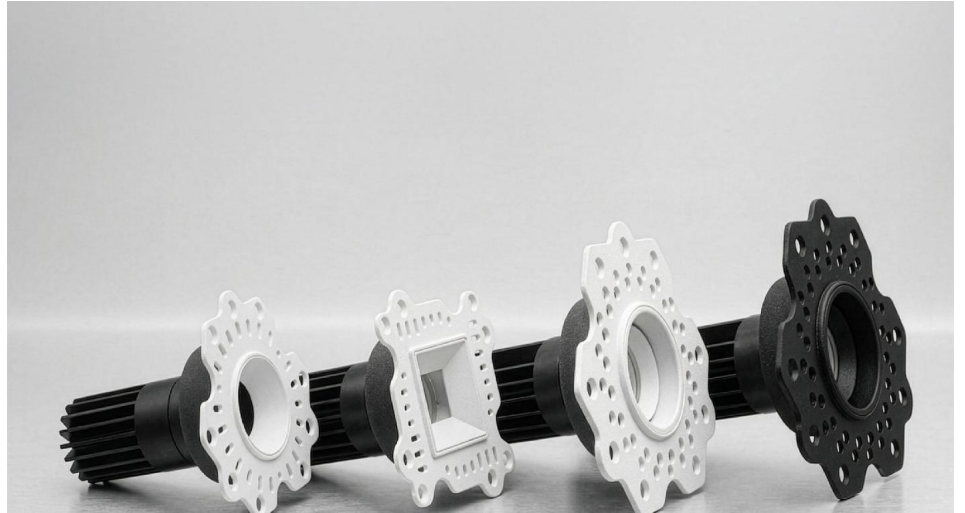

Rigel Trimless

Rigel 40 Fixed Insert

White

RIGEL40 FIX RD W

White

Quicklink: Q6E65

General

Colour	White
Construction	Aluminium

The Insert sits inside the Body Frame and defines the visual style and function of the downlight. Static position for general illumination.

Configure your Rigel downlight step by step, with full flexibility to customise it to your needs.