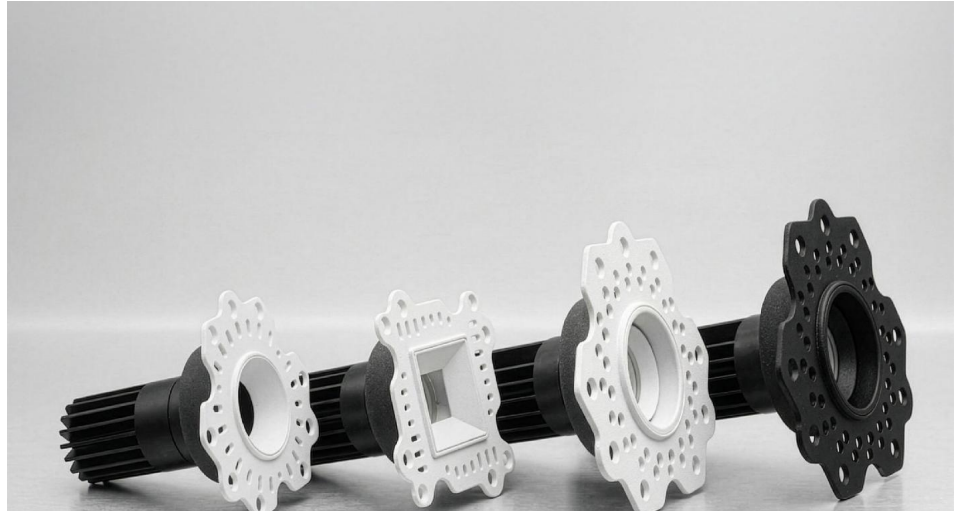

Rigel Trimless

Rigel 40 Fixed Insert
White

MR. RESISTOR[®]
Lighting Specialist Est. 1968

RIGEL40 FIX RD W

White

Quicklink: Q6E65

General

Colour	White
Construction	Aluminium

The Insert sits inside the Body Frame and defines the visual style and function of the downlight. Static position for general illumination.

Configure your Rigel downlight step by step, with full flexibility to customise it to your needs.