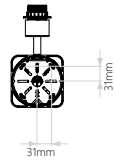

Beaumont

Beaumont Interior Reader Bedside Wall Light
Bronze 15W

Without Shade