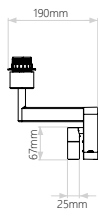

Beaumont

Beaumont Interior Reader Bedside Wall Light
Bronze 15W

Without Shade