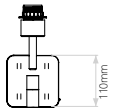

Beaumont

Beaumont Interior Reader Bedside Wall Light
Bronze 15W

Without Shade