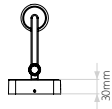

Beaumont

Beaumont Interior Reader Bedside Wall Light
Bronze 15W

Without Shade