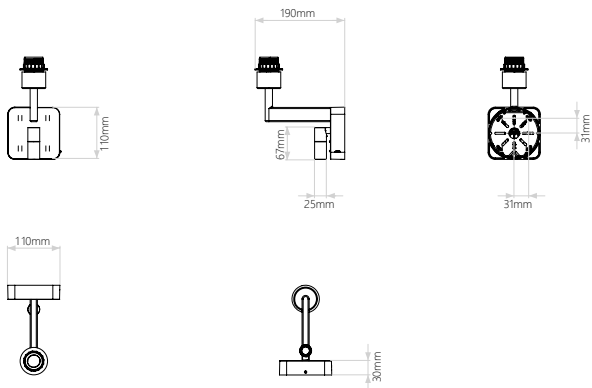

With French Drum 220 Shade

Without Shade