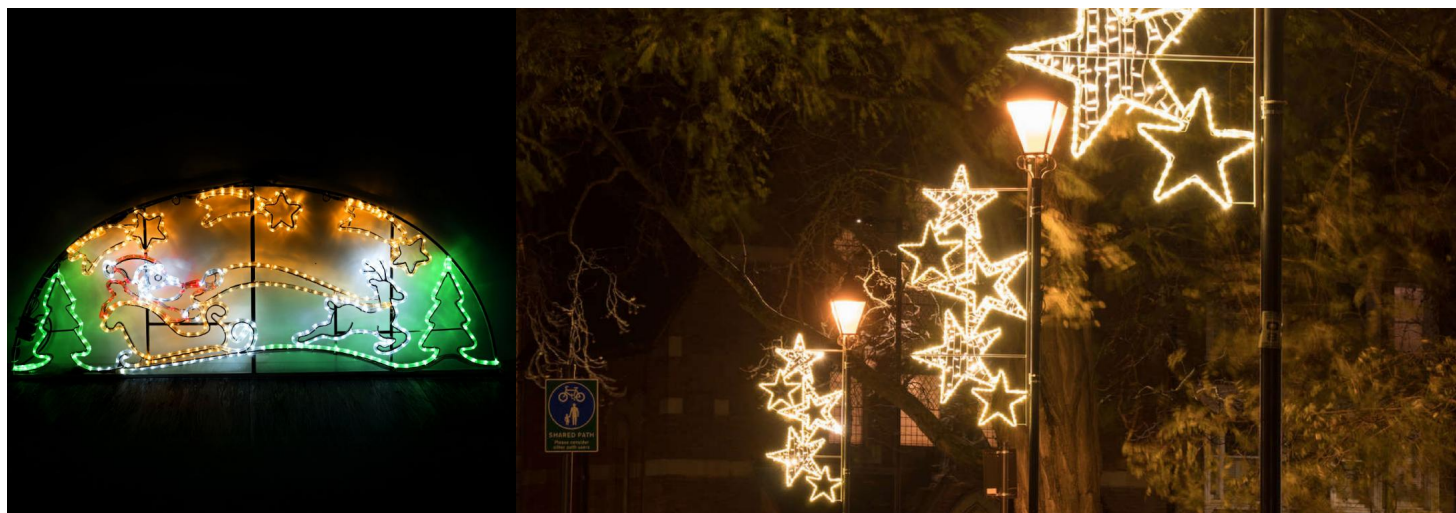

Christmas Motif Light

Santa on Slide with Stars Animated LED Christmas Motif Light Festive Display (1800x700mm)

White, Red, Yellow, Green

69014

White, Red, Yellow, Green

Quicklink: Q6DEE

General

Colour Blue,Red,White

Weight 9.15kg

Dimensions

Height 1800mm

Length 700mm

Electrical

Voltage 240V

Create a stunning seasonal feature with this elegant Christmas display, perfect for commercial lighting and festive decorations in retail spaces, hospitality venues, and outdoor events. Designed for durability and easy installation, this motif is fitted with soldered slots at the top, allowing it to be securely mounted onto a wall or suspended for eye-catching overhead displays. Ideal for adding a warm, inviting glow to shop windows, building façades, or festive interiors.