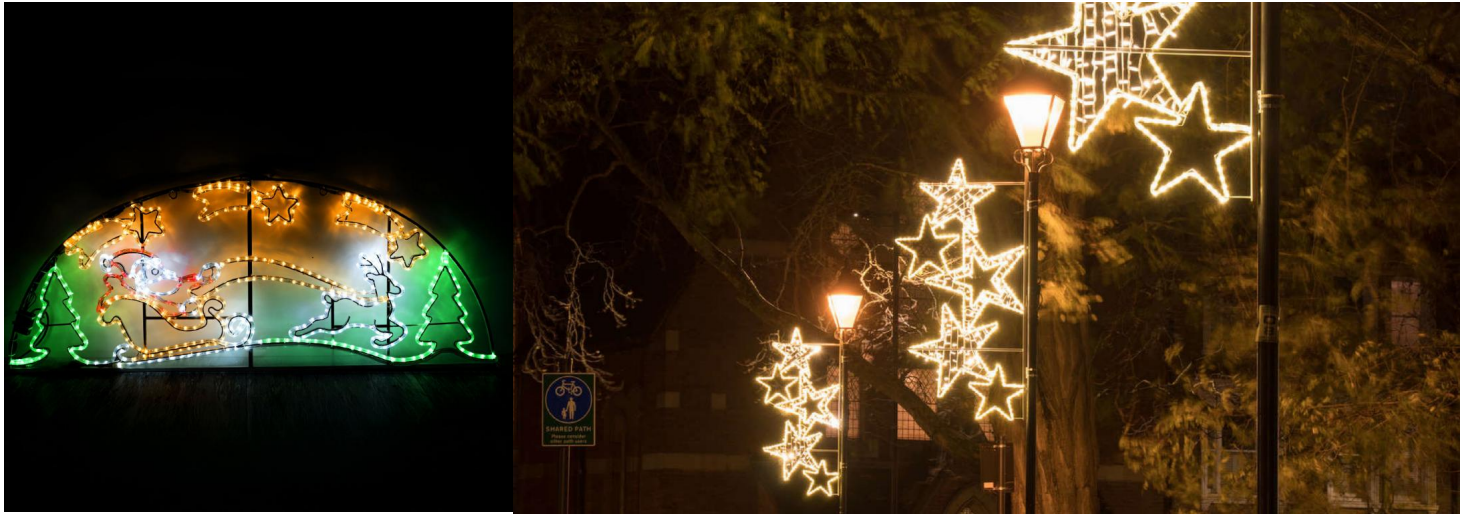

# Christmas Motif Light

Santa on Slide with Stars Animated LED Christmas Motif Light Festive

Display (1800x700mm)

White, Red, Yellow, Green

**MR. RESISTOR**<sup>®</sup>  
Lighting Specialist Est. 1968

### General

Colour Blue,Red,White  
Weight 9.15kg

### Dimensions

Height 1800mm  
Length 700mm

### Electrical

Voltage 240V

Create a stunning seasonal feature with this elegant Christmas display, perfect for commercial lighting and festive decorations in retail spaces, hospitality venues, and outdoor events. Designed for durability and easy installation, this motif is fitted with soldered slots at the top, allowing it to be securely mounted onto a wall or suspended for eye-catching overhead displays. Ideal for adding a warm, inviting glow to shop windows, building façades, or festive interiors.