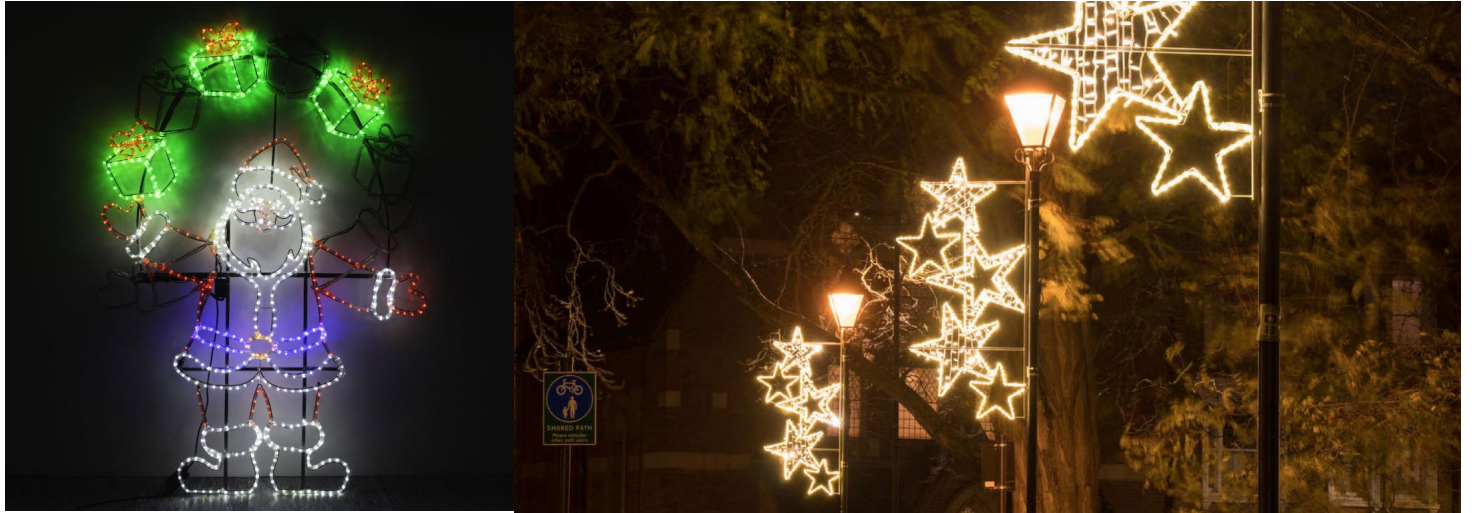

# Christmas Motif Light

Santa Juggling Animated LED Christmas Motif Light Festive Display (2000x1450mm)

White, Red, Blue, Green

## 69010

White, Red, Blue, Green

Quicklink: Q6DEC

### General

Colour Blue,Red,White

Weight 21.5kg

### Electrical

Voltage 240V

Create a stunning seasonal feature with this elegant Christmas display, perfect for commercial lighting and festive decorations in retail spaces, hospitality venues, and outdoor events. Designed for durability and easy installation, this motif is fitted with soldered slots at the top, allowing it to be securely mounted onto a wall or suspended for eye-catching overhead displays. Ideal for adding a warm, inviting glow to shop windows, building façades, or festive interiors.