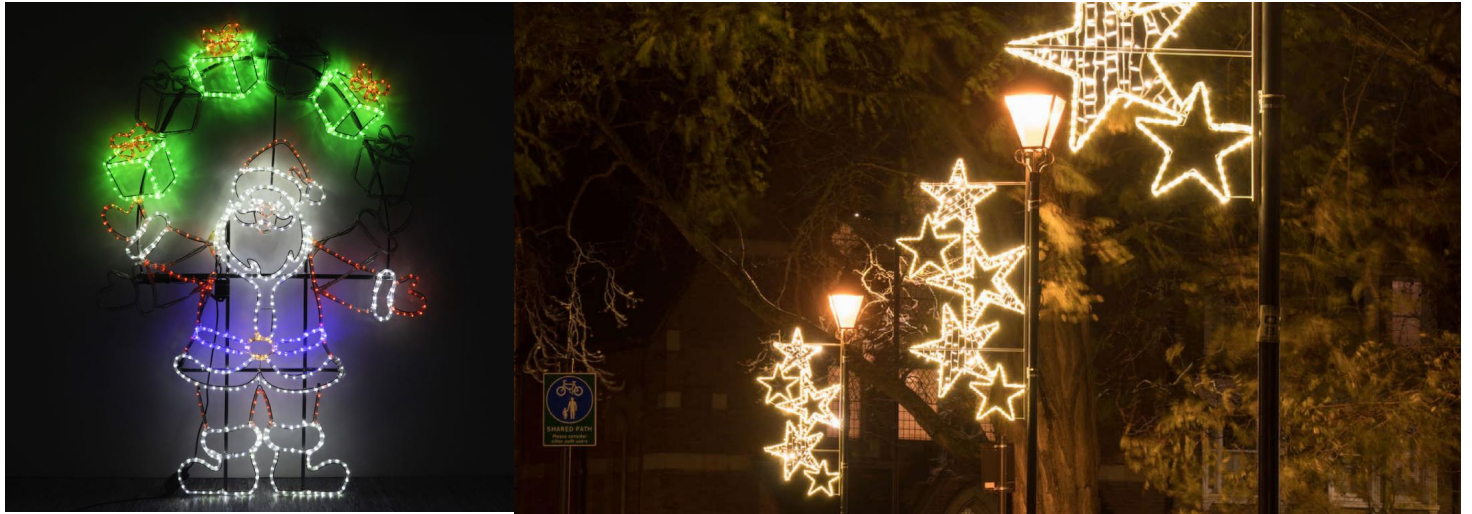

Christmas Motif Light

Santa Juggling Animated LED Christmas Motif Light Festive Display

(2000x1450mm)

White, Red, Blue, Green

MR. RESISTOR[®]
Lighting Specialist Est. 1968

69010

White, Red, Blue, Green

Quicklink: Q6DEC

General

Colour Blue,Red,White
Weight 21.5kg

Dimensions

Height 2m
Length 1450mm

Electrical

Voltage 240V

Create a stunning seasonal feature with this elegant Christmas display, perfect for commercial lighting and festive decorations in retail spaces, hospitality venues, and outdoor events. Designed for durability and easy installation, this motif is fitted with soldered slots at the top, allowing it to be securely mounted onto a wall or suspended for eye-catching overhead displays. Ideal for adding a warm, inviting glow to shop windows, building façades, or festive interiors.