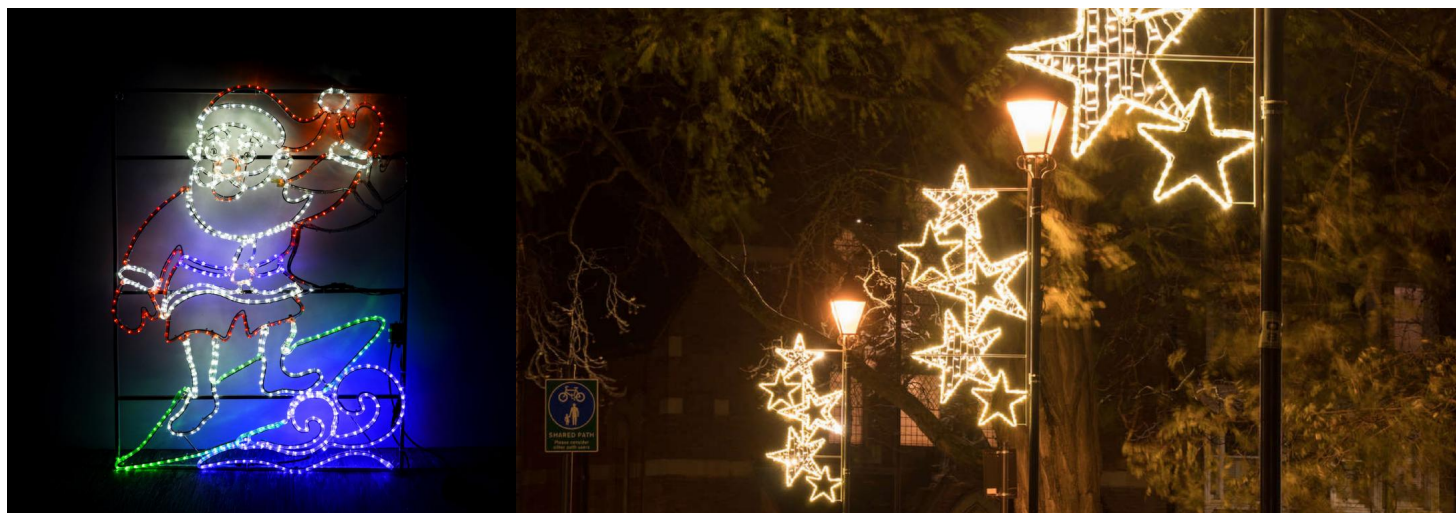

Christmas Motif Light

Santa Surfing Animated LED Christmas Motif Light Festive Display (1500x1200mm)

White, Red, Blue, Green

69015

White, Red, Blue, Green

Quicklink: Q6DEB

General

Colour Blue,Red,White

Weight 13kg

Dimensions

Height 1500mm

Length 1200mm

Electrical

Voltage 240V

Create a stunning seasonal feature with this elegant Christmas display, perfect for commercial lighting and festive decorations in retail spaces, hospitality venues, and outdoor events. Designed for durability and easy installation, this motif is fitted with soldered slots at the top, allowing it to be securely mounted onto a wall or suspended for eye-catching overhead displays. Ideal for adding a warm, inviting glow to shop windows, building façades, or festive interiors.