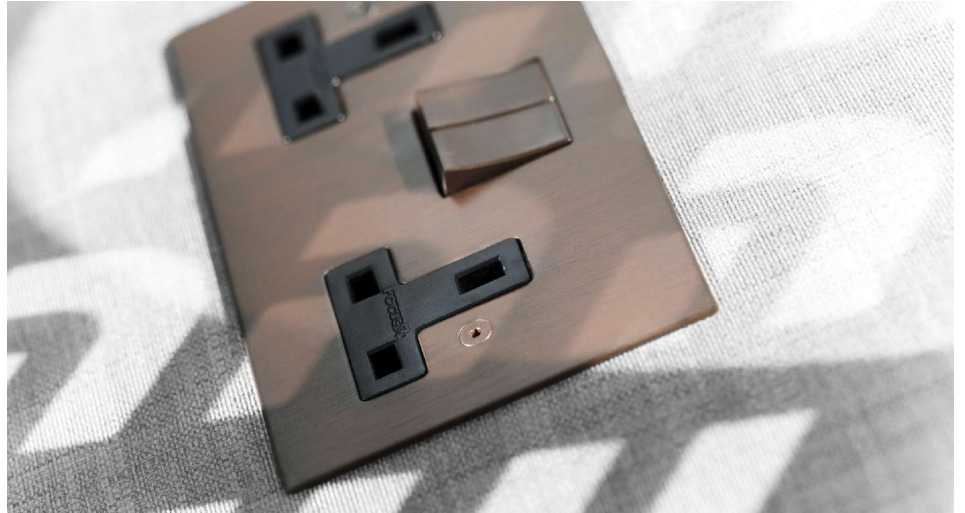

Flat Plate Horizon Chocolate Bronze

Horizon Square Floor Socket
2 gang 13 amp Chocolate Bronze

MRCBFSK2 13A

2 gang 13 amp Chocolate Bronze
Quicklink: Q6DA2

General

Colour Chocolate Bronze
Construction Metal

Dimensions

Height 95mm
Width 172mm

Electrical

Amperage 13A
Voltage 240V

The superior quality of the **Horizon faceplate style** has been designed to suit both traditional and contemporary interiors. Produced with square corners, it features **trimless switches** for exceptional product reliability. To ensure design uniformity throughout a project, non-standard accessories can be made to suit requirements.