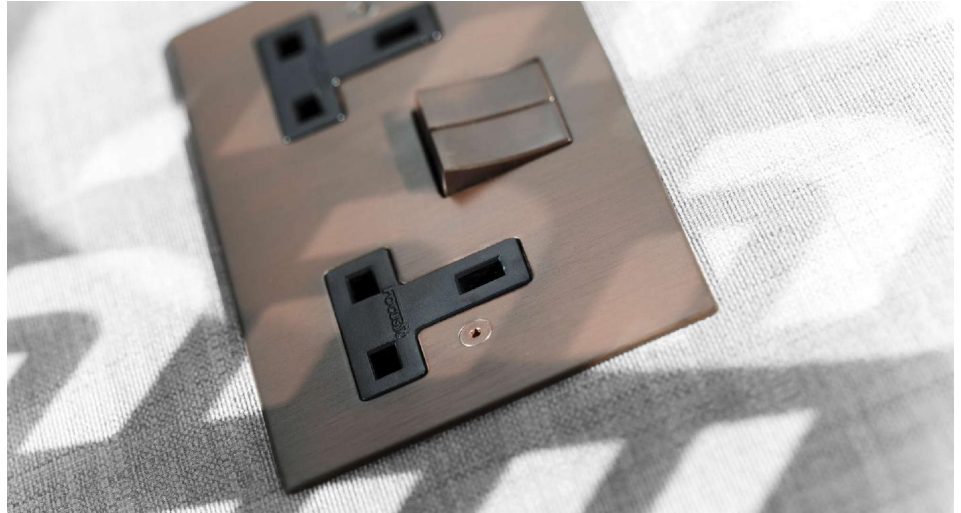

Flat Plate Horizon Chocolate Bronze

Horizon Square Floor Socket
2 gang 13 amp Chocolate Bronze

MR. RESISTOR[®]
Lighting Specialist Est. 1968

MRCBFSK2 13A

2 gang 13 amp Chocolate Bronze
Quicklink: Q6DA2

General

Colour Chocolate Bronze
Construction Metal

Dimensions

Height 95mm
Width 172mm

Electrical

Amperage 13A
Voltage 240V

The superior quality of the **Horizon faceplate style** has been designed to suit both traditional and contemporary interiors. Produced with square corners, it features **trimless switches** for exceptional product reliability. To ensure design uniformity throughout a project, non-standard accessories can be made to suit requirements.