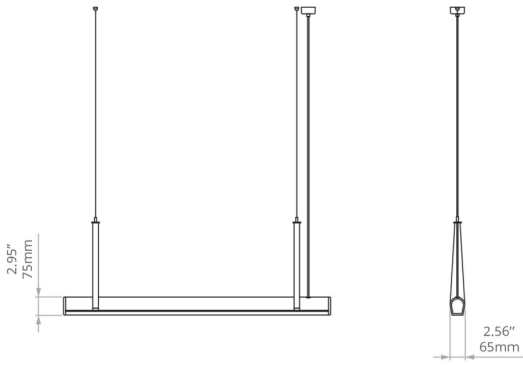

Tulip

Tulip Linear Pendant Light 24V
27W 4000K Cool White Black

MR. RESISTOR®
Lighting Specialist Est. 1968

DOT optics / blend