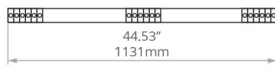

DOT optics / blend