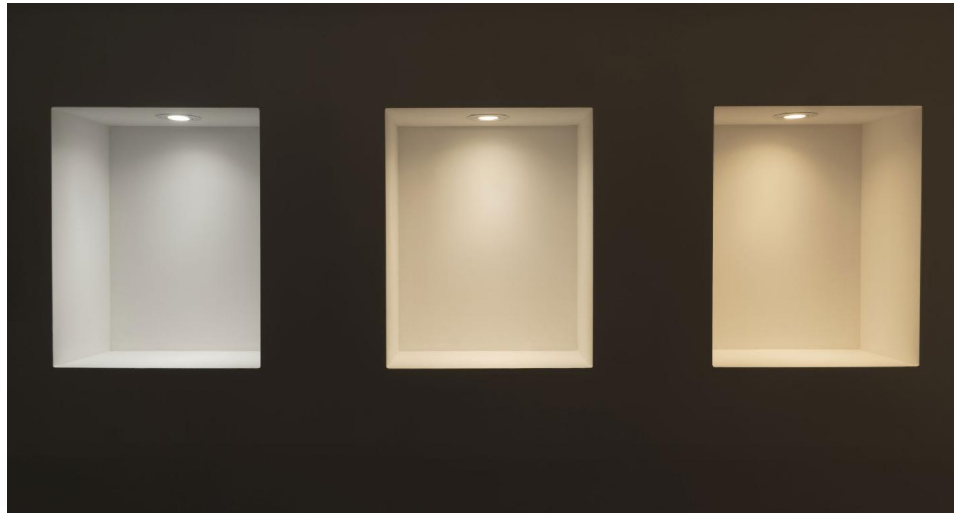

Super Focus LED

Super Focus LED GU10 10W 1000lm CRI92 Dimmable Lamp
15° 3000K Warm White

MR. RESISTOR[®]
Lighting Specialist Est. 1968

SFGU10F3K10WD15D

15° 3000K Warm White
Quicklink: Q6D92

General

Cap	GU10
Colour	White
Construction	Plastic
Dimmable	Yes

Dimensions

Diameter	50mm
Height	66mm

Electrical

Energy Efficiency Rating	D
Maximum Wattage	10W
Voltage	240V

Light Characteristics

Beam Angle	15°
Colour Rendering Index	92
Colour Temperature	3000K Warm White
Lumens	1000 lm
Lumens Per Watt	100 lm/W

Featuring a high CRI of 92, and a powerful 1000 lumens output from just 10W, this energy-efficient GU10 LED lamp delivers outstanding performance.

The high Colour Rendering Index (CRI 92+) ensures vivid, true-to-life colours—ideal for retail displays, kitchens, galleries, and task lighting where colour accuracy matters. Please note we don't recommend this lamp for fully enclosed fitting (i.e. outside fittings)

Perfect for accent lighting, ceiling fixtures, and display illumination, the Super Focus GU10 LED bulb combines flexibility, efficiency, and unbeatable colour rendering, making it a top choice for modern lighting solutions.