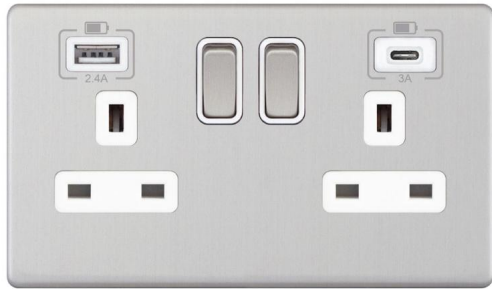

# Screwless Brushed Stainless

Wall Socket USB-A+C Screwless

2 gang 13 amp switched socket Brushed Stainless

**MR. RESISTOR**<sup>®</sup>  
Lighting Specialist Est. 1968

## SCSSK2USB AC WH

2 gang 13 amp switched socket Brushed Stainless

Quicklink: Q6CD4

The screwless Stainless Steel with White inserts double (2 gangs) single-pole switched socket with a 2.4A Type A and 3A Type C USB port, rated at 13A.

Finished in premium grade stainless steel, the Screwless wall socket range offers a sleek classic look with no screws. The clip-on plate makes it easy to install (M3.5 fixing screws & wiring instructions included).

### Electrical

Amperage 13A  
Voltage 240V

- USB output – DC 5V 2.4 Amp / DC 5V 3 Amp
- 0.3A 50Hz +/- 3Hz
- Each plate features an integral gasket to prevent moisture from transferring from the wall to the plate
- 2 Earth terminals for safe installation
- Dimensions: 146 x 86 x 5mm depth