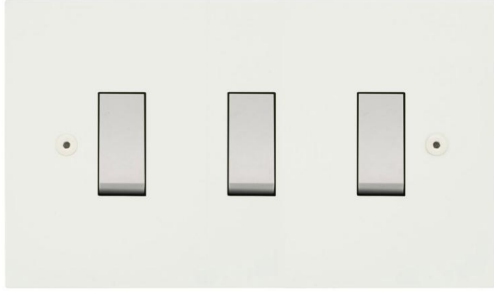

# Flat Plate Horizon Primed White

Horizon Square Rocker Switch  
3 gang 20 amp 2 way Primed White

## M RTPWRSW3

3 gang 20 amp 2 way Primed White  
Quicklink: QADC

### Electrical

Amperage 20A  
Voltage 240V

The **Flat Plate Primed White** finish is designed to be painted to help the plate merge with the interior colour scheme.

Ideally suited to walls using flat colour or paint effects, special finishes, polishes or specialist paints. Produced with square corners, it features **trimless inserts** for exceptional product reliability.

The superior quality of the **Horizon faceplate style** has been designed to suit both traditional and contemporary interiors. Produced with square corners, it features **trimless switches** for exceptional product reliability. To ensure design uniformity throughout a project, non-standard accessories can be made to suit requirements.