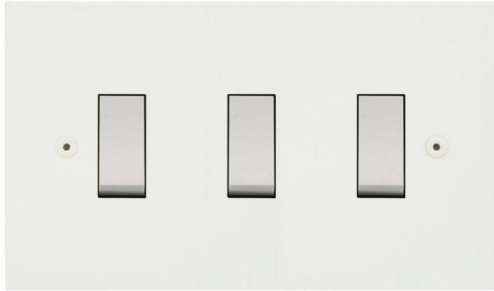

Flat Plate Horizon Primed White

Horizon Square Rocker Switch
3 gang 20 amp 2 way Primed White

MR. RESISTOR[®]
Lighting Specialist Est. 1968

M RTPWRSW3

3 gang 20 amp 2 way Primed White
Quicklink: QADC

General

Colour Primed White
Construction Aluminium

Dimensions

Height 86mm
Plate Depth 1.5mm
Width 146mm

Electrical

Amperage 20A
Voltage 240V

The **Flat Plate Primed White** finish is designed to be painted to help the plate merge with the interior colour scheme.

Ideally suited to walls using flat colour or paint effects, special finishes, polishes or specialist paints. Produced with square corners, it features **trimless inserts** for exceptional product reliability.

The superior quality of the **Horizon faceplate style** has been designed to suit both traditional and contemporary interiors. Produced with square corners, it features **trimless switches** for exceptional product reliability. To ensure design uniformity throughout a project, non-standard accessories can be made to suit requirements.