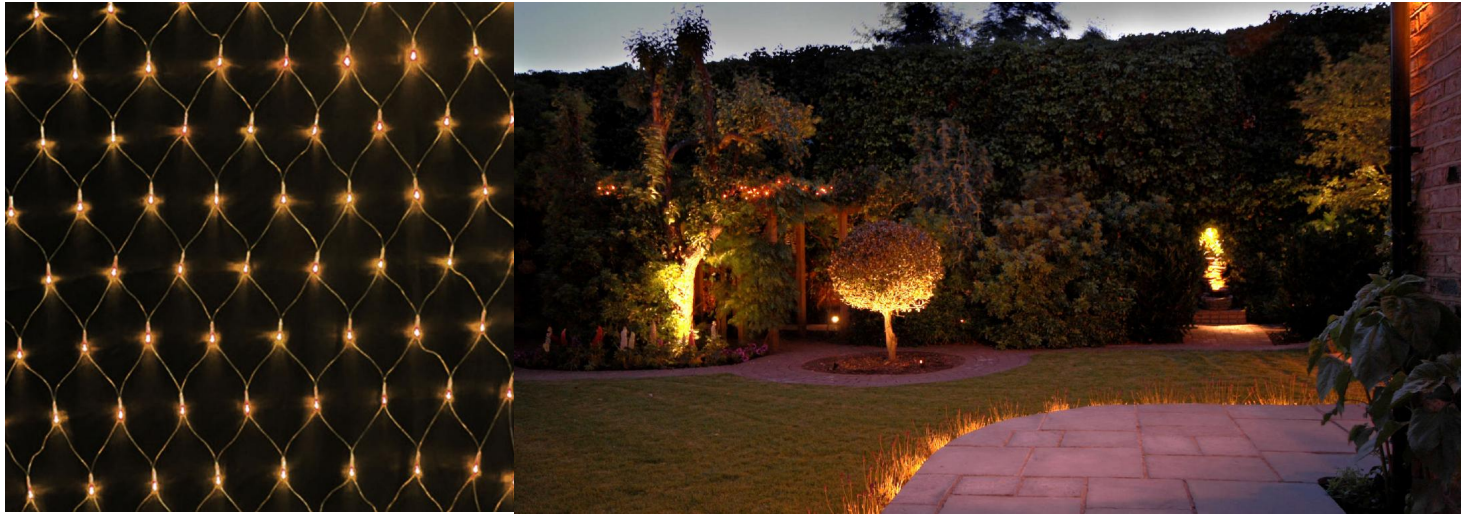

Sparkle Nets 24V

Single Sparkle Net, 84 Lights, (With Controller) Outdoor, 600mm x 2100mm,

24V

3000K Warm White Black Cable

MR. RESISTOR[®]
Lighting Specialist Est. 1968

SNL84C 24V CLEAR

3000K Warm White Black Cable

Quicklink: QA38

General

Cable Colour	Black
Colour	Black
Construction	Plastic
IP Rating	IP44

Chase Controller	Yes
Number of Lamps	84
Waterproof	Yes

Dimensions

Height	600mm
Width	2010mm

Electrical

Maximum Wattage	25W
Voltage	24V

Sparkle Nets are the ideal light to use for window displays, buildings or any three dimensional shapes.

These lights have a round 2 pin plug. They will require either wiring to a 13A UK mains plug or using an adaptor