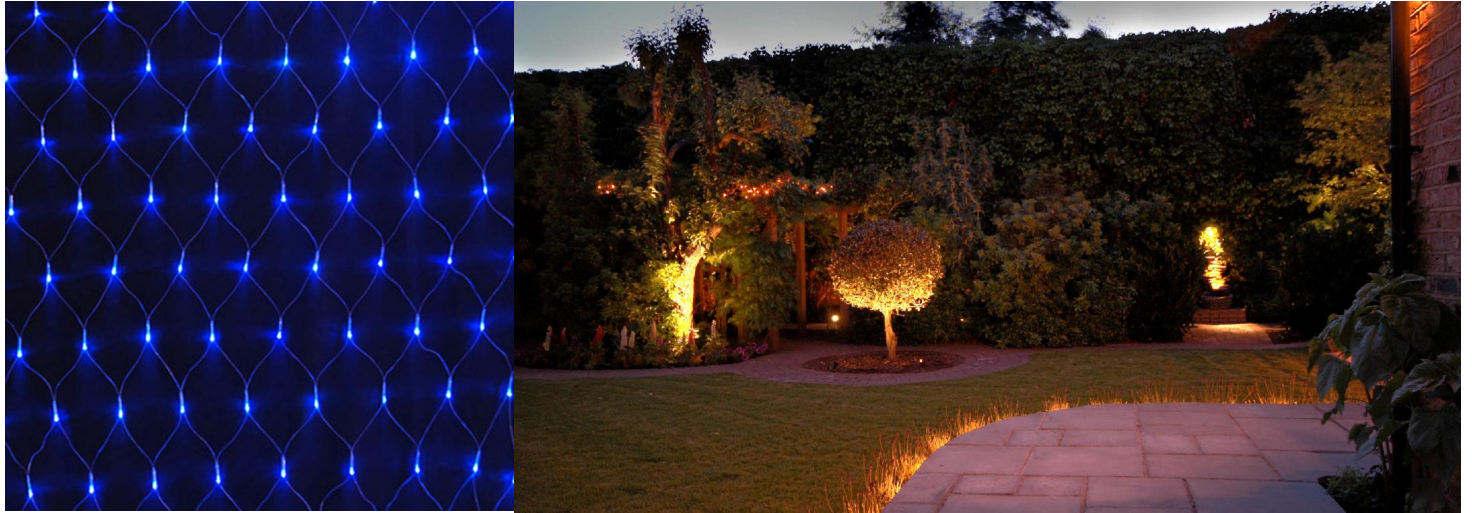

Sparkle Nets 24V

Single Sparkle Net, 84 Lights, (With Controller) Outdoor, 600mm x 2100mm, 24V
Blue Black Cable

SNL84C 24V BLUE

Blue Black Cable
Quicklink: QA37

General

Cable Colour	Black
Construction	Plastic
IP Rating	IP44

Chase Controller	Yes
Number of Lamps	84
Waterproof	Yes

Dimensions

Height	600mm
Width	2010mm

Electrical

Maximum Wattage	25W
Voltage	24V

The **Single Sparkle Net 24V Outdoor** has a total of 84 lamps on black netted cable. This is an independent net with a 25W transformer to be used on it's own and can not be linked to any other net. Comes complete with 8 function chase controller and 25W transformer.

Sparkle Nets are the ideal light to use for window displays, buildings or any three dimensional shapes.

These lights have a round 2 pin plug. They will require either wiring to a 13A UK mains plug or using an adaptor