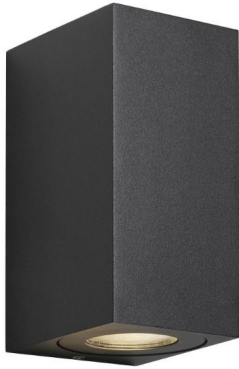

# Canto

Canto Maxi Kubi 2 Wall light Seaside Up and Down Pillar GU10  
Black 2x28W

## CANTO MKUBI2 S B

Black 2x28W  
Quicklink: Q6380

### General

Cap	GU10
Colour	Black
Construction	Aluminium
Dimmable	Yes
IP Rating	IP44
Weight	550g

### Dimensions

Height	170mm
Length	87mm
Width	100mm