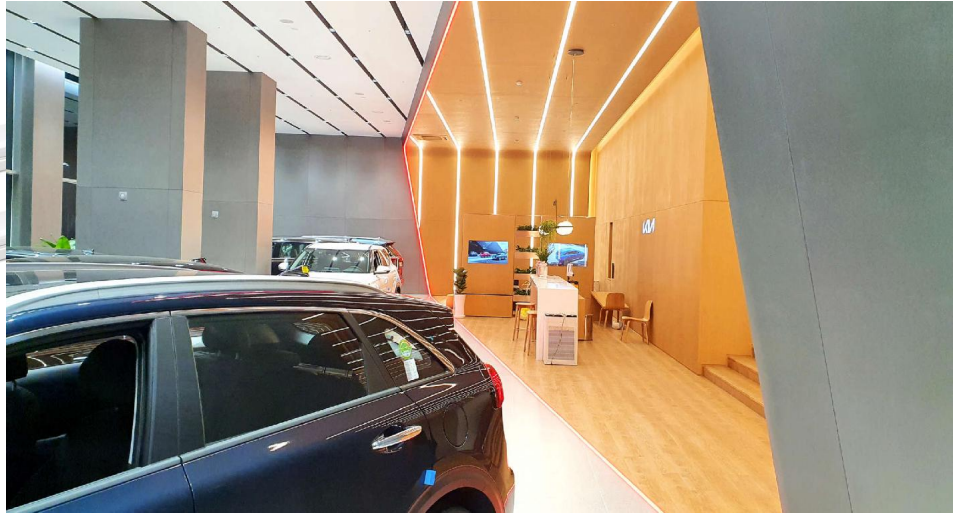

FLX Stix NDFree 240V Dimmable

LED Linear Light FLX Stix NDFree Dimmable Cool White 4000K 240V 848mm
15W 1080 lm