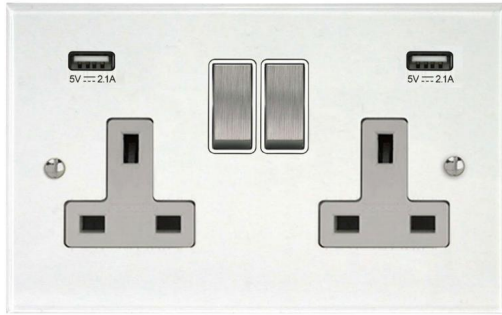

Prism Flat Plate Clear Perspex

Prism Wall Socket with USB-A+A Chargers

2 gang 13 amp switch socket outlet Clear Perspex / Satin Steel

MRCPSK2+USB SS

2 gang 13 amp switch socket outlet Clear

Perspex / Satin Steel

Quicklink: Q6158

Make your light switches almost disappear with our clear faceplate Prism. This is a high quality accessory that sits discreetly in an interior. Produced with square corners, it features high-quality inserts for exceptional product reliability. To ensure design uniformity throughout a project, non-standard accessories can be made to suit requirements.

General

Colour Stainless Steel

Construction Clear Perspex

Dimensions

Plate Depth 2mm

Electrical

Amperage 13A

Voltage 240V

- Acrylic thermoplastic flat faceplate
- Bevelled and flame polished edge
- Secondary fix
- Supplied with a template for fitting
- Ambassador style trimmed rocker switches are supplied as standard
- Pan head slotted screws
- Rotary dimmer, toggle and push button grid switches feature screwless plates as standard