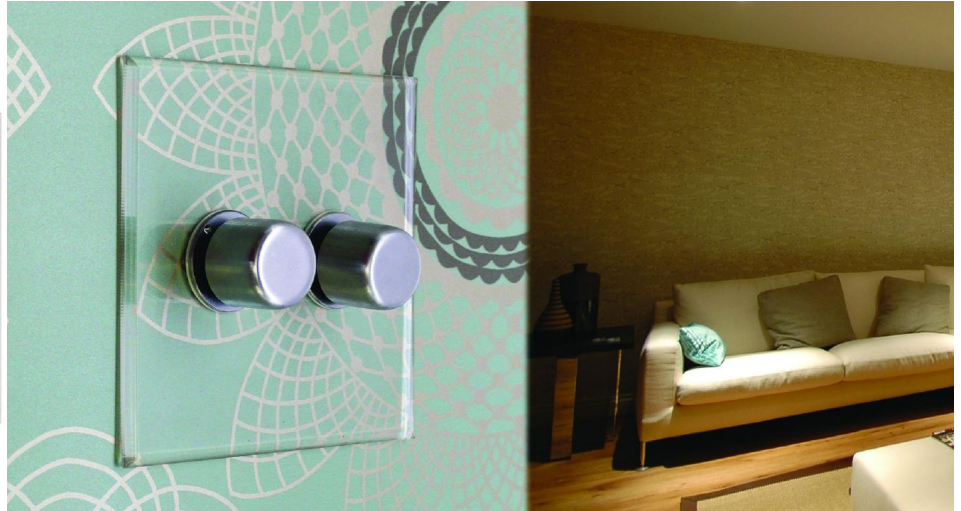

Prism Flat Plate Clear Perspex

Prism Wall Socket with USB-A+A Chargers

2 gang 13 amp switch socket outlet Clear Perspex / Satin Steel

MR. RESISTOR[®]
Lighting Specialist Est. 1968

MRCPSK2+USB SS

2 gang 13 amp switch socket outlet Clear

Perspex / Satin Steel

Quicklink: Q6158

Make your light switches almost disappear with our clear faceplate Prism. This is a high quality accessory that sits discreetly in an interior. Produced with square corners, it features high-quality inserts for exceptional product reliability. To ensure design uniformity throughout a project, non-standard accessories can be made to suit requirements.

General

Colour Stainless Steel
Construction Clear Perspex

Dimensions

Plate Depth 2mm

Electrical

Amperage 13A
Voltage 240V

- Acrylic thermoplastic flat faceplate
- Bevelled and flame polished edge
- Secondary fix
- Supplied with a template for fitting
- Ambassador style trimmed rocker switches are supplied as standard
- Pan head slotted screws
- Rotary dimmer, toggle and push button grid switches feature screwless plates as standard