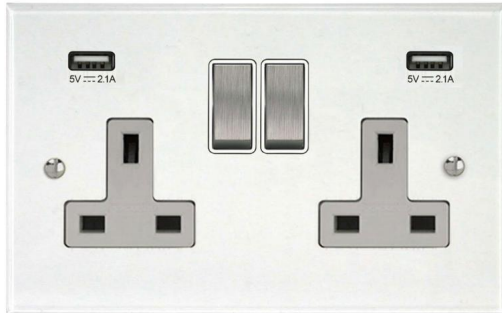

Prism Flat Plate Clear Perspex

Prism Wall Socket with USB-A+A Chargers

2 gang 13 amp switch socket outlet Clear Perspex / Satin Steel

MR. RESISTOR[®]
Lighting Specialist Est. 1968

MRCPSK2+USB SS

2 gang 13 amp switch socket outlet Clear

Perspex / Satin Steel

Quicklink: Q6158

Make your light switches almost disappear with our clear faceplate Prism. This is a high quality accessory that sits discreetly in an interior. Produced with square corners, it features high-quality inserts for exceptional product reliability. To ensure design uniformity throughout a project, non-standard accessories can be made to suit requirements.

General

Colour Stainless Steel
Construction Clear Perspex

Dimensions

Plate Depth 2mm

Electrical

Amperage 13A
Voltage 240V

- Acrylic thermoplastic flat faceplate
- Bevelled and flame polished edge
- Secondary fix
- Supplied with a template for fitting
- Ambassador style trimmed rocker switches are supplied as standard
- Pan head slotted screws
- Rotary dimmer, toggle and push button grid switches feature screwless plates as standard