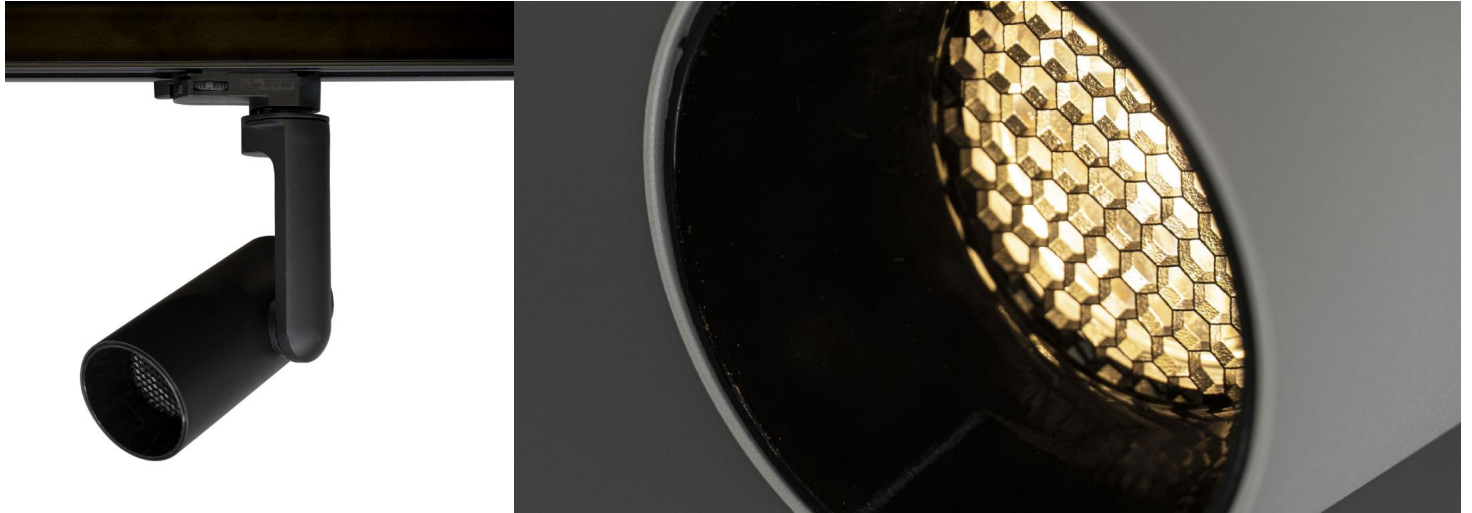

Icon Track Lights

Icon Track Light GU10 Three Circuit 240V
15W Black

TK3ICON/4

15W Black
Quicklink: Q6154

General

Cap	GU10
Colour	Black

Dimensions

Head Diameter	61mm
Head Length	130mm
Height	130mm
Minimum Ceiling Depth	43mm
Width	85mm

Electrical

Maximum Wattage	15W
Voltage	240V

Bring your space to life with the **ICON Spotlight Track Light** — a sleek and modern GU10 LED track fitting designed for 240V Three-Circuit systems. Perfect for highlighting artwork, displays, or architectural features, this spotlight delivers focused, high-quality illumination with a clean, contemporary look. Ideal for retail, galleries, and stylish interiors.

The fittings are positioned onto the three circuit track which can be mounted onto practically any surface. This allows you to move and change your light fittings around when you need to, without having to make any long term installations.

Three circuit track lighting is a versatile and flexible lighting system commonly used in commercial and residential spaces. The singularity of this lighting track system is that each of the three circuits can be wired and controlled independently, allowing you to have different lighting configurations in the same space. This means you can have multiple sets of lights on the same track, each set with its own switch or dimmer control.