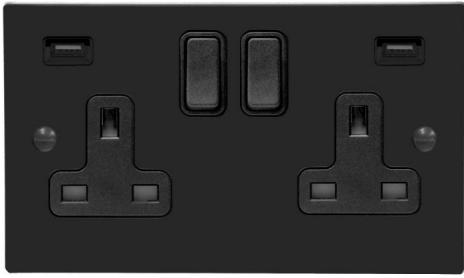

Raised Plate Accord Matt Black Aluminium

Switched Socket Outlet with USB-A+A Chargers
2 gang 13 amp Matt Black

ACMSK2+USB SW

2 gang 13 amp Matt Black
Quicklink: Q6011

The **Raised Plate Polished Stainless Range** is a cost effective range designed for large jobs where working to a budget is a requirement. The full range can also be used with standard 25mm back boxes. (Specials are not available in this range).

General

Colour Black
Construction Aluminium

Dimensions

Height 86mm
Length 146mm
Plate Depth 5.2mm

Electrical

Amperage 13A
Voltage 240V
