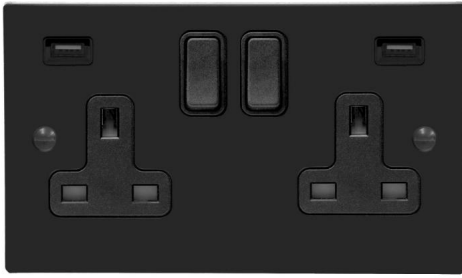

Raised Plate Accord Matt Black Aluminium

Switched Socket Outlet with USB-A+A Chargers
2 gang 13 amp Matt Black

MR. RESISTOR[®]
Lighting Specialist Est. 1968

ACMBSK2+USB SW

2 gang 13 amp Matt Black
Quicklink: Q6011

The **Raised Plate Polished Stainless Range** is a cost effective range designed for large jobs where working to a budget is a requirement. The full range can also be used with standard 25mm back boxes. (Specials are not available in this range).

General

Colour Black
Construction Aluminium

Dimensions

Height 86mm
Length 146mm
Plate Depth 5.2mm

Electrical

Amperage 13A
Voltage 240V