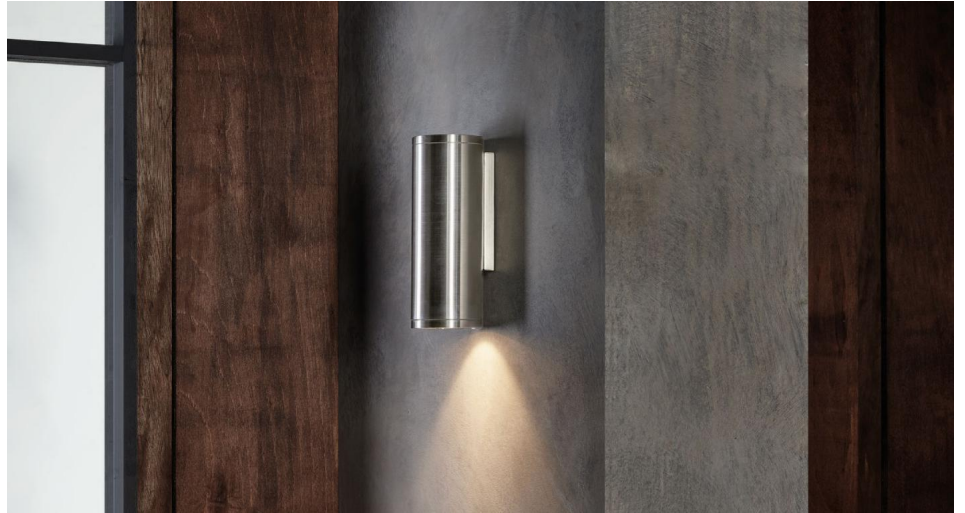

Ava

Ava 200 Outdoor Coastal Garden Wall Light
Brushed Stainless Steel 6W

AVA 1428002 SS

Brushed Stainless Steel 6W
Quicklink: Q5D21

General

Cap	GU10
Colour	Stainless Steel
Construction	Stainless Steel
IP Rating	IP44
Weight	770g

Dimensions

Depth	81mm
Height	200mm
Width	75mm

Electrical

Maximum Wattage	6W
Voltage	240V

The Ava 200 Pillar Light is an IP44 rated exterior down light fitting that provides practical and attractive lighting for outdoor spaces.

The Ava Pillar Light combines a sleek design with high-quality materials, making it a durable and reliable choice for outdoor lighting. With down lights, the Ava Pillar exterior Light provides a balanced and evenly distributed light that enhances the look of outdoor walls and walkways. This outdoor down light is suitable for a variety of settings, from homes and gardens to commercial properties, and is a stylish and functional solution for outdoor lighting. The range of Ava Exterior Wall Lights is available in different colours and sizes.