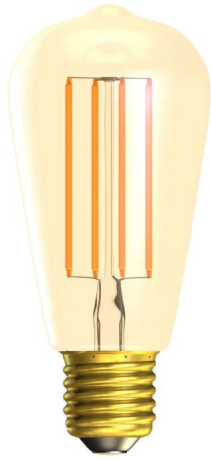

# LED Filament Antique

LED Cage Filament Antique 58mm 300lm 2000K Switching  
ES 4W

## SQUIRREL 4W E27

ES 4W

Quicklink: Q5C11

Switching LED filament squirrel cage lamp with antique-bronze finish. Energy saving LED extra warm white replacement lamp featuring LED filament technology. Antique bronzed coloured glass to closely resemble the look and feel of a traditional incandescent lamp.

### General

Cap	ES / E27
Construction	Glass
Dimmable	No

### Dimensions

Diameter	58mm
Height	126mm