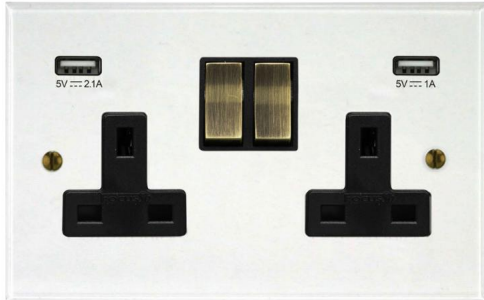

Prism Flat Plate Clear Perspex

Prism Wall Socket with USB-A+A Chargers

2 gang 13 amp switch socket outlet Clear Perspex / Antique Brass

MRCPSK2+USB AB

2 gang 13 amp switch socket outlet Clear

Perspex / Antique Brass

Quicklink: Q5BDE

Make your light switches almost disappear with our clear faceplate Prism. This is a high quality accessory that sits discreetly in an interior. Produced with square corners, it features high-quality inserts for exceptional product reliability. To ensure design uniformity throughout a project, non-standard accessories can be made to suit requirements.

General

Colour Antique Brass

Construction Clear Perspex

Dimensions

Plate Depth 2mm

Electrical

Amperage 13A

Voltage 240V

- Acrylic thermoplastic flat faceplate
- Bevelled and flame polished edge
- Secondary fix
- Supplied with a template for fitting
- Ambassador style trimmed rocker switches are supplied as standard
- Pan head slotted screws
- Rotary dimmer, toggle and push button grid switches feature screwless plates as standard