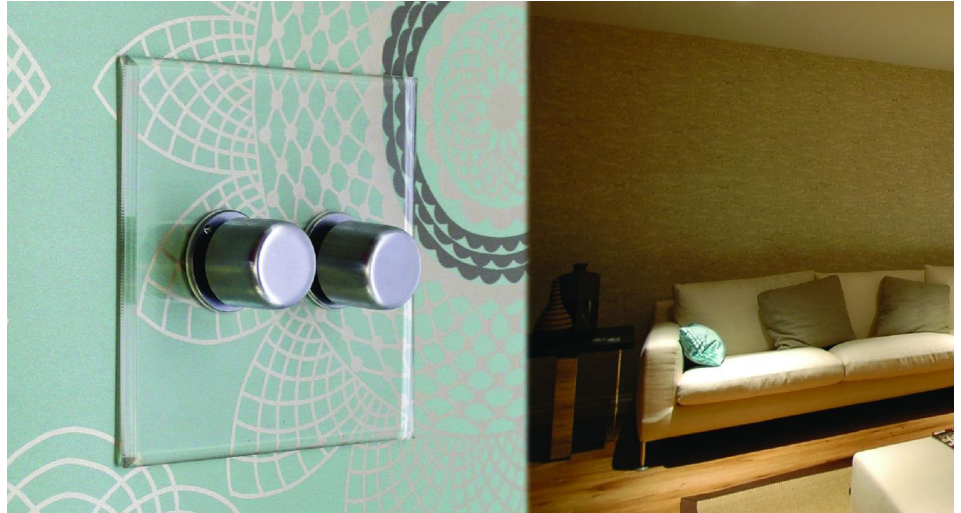

# Prism Flat Plate Clear Perspex

Prism Wall Socket with USB-A+A Chargers

2 gang 13 amp switch socket outlet Clear Perspex / Antique Brass

**MR. RESISTOR**<sup>®</sup>  
Lighting Specialist Est. 1968

## MRCPSK2+USB AB

2 gang 13 amp switch socket outlet Clear Perspex / Antique Brass

Quicklink: Q5BDE

Make your light switches almost disappear with our clear faceplate Prism. This is a high quality accessory that sits discreetly in an interior. Produced with square corners, it features high-quality inserts for exceptional product reliability. To ensure design uniformity throughout a project, non-standard accessories can be made to suit requirements.

### General

Colour                    Antique Brass  
Construction            Clear Perspex

### Dimensions

Plate Depth            2mm