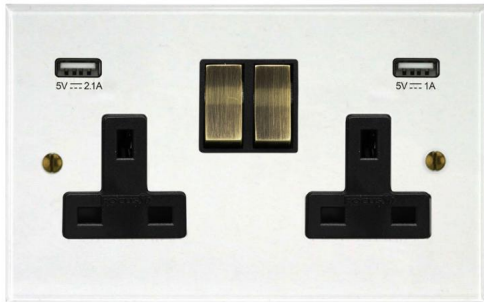

# Prism Flat Plate Clear Perspex

Prism Wall Socket with USB-A+A Chargers

2 gang 13 amp switch socket outlet Clear Perspex / Antique Brass

**MR. RESISTOR**<sup>®</sup>  
Lighting Specialist Est. 1968

## MRCPSK2+USB AB

2 gang 13 amp switch socket outlet Clear Perspex / Antique Brass

Quicklink: Q5BDE

Make your light switches almost disappear with our clear faceplate Prism. This is a high quality accessory that sits discreetly in an interior. Produced with square corners, it features high-quality inserts for exceptional product reliability. To ensure design uniformity throughout a project, non-standard accessories can be made to suit requirements.

### Dimensions

Plate Depth            2mm

### Electrical

Amperage                13A  
Voltage                   240V

- Acrylic thermoplastic flat faceplate
- Bevelled and flame polished edge
- Secondary fix
- Supplied with a template for fitting
- Ambassador style trimmed rocker switches are supplied as standard
- Pan head slotted screws
- Rotary dimmer, toggle and push button grid switches feature screwless plates as standard